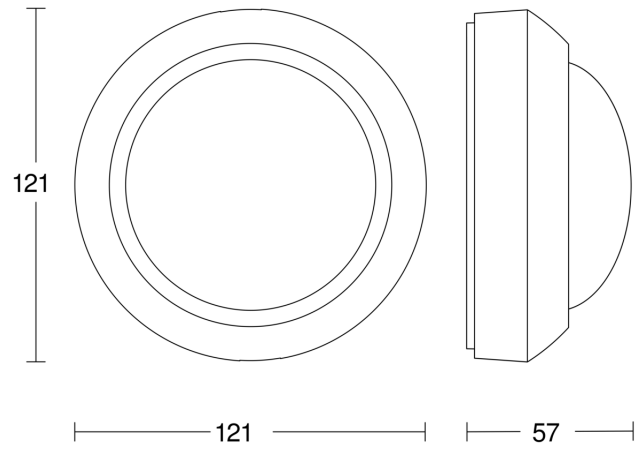

IS 2360-3 ECO

white

EAN 4007841 057770

Article number 057770

Technical specifications

Type	Motion detectors
Dimensions (Ø x H)	121 x 57 mm
Mains power supply	220 – 240 V / 50 – 60 Hz
Power consumption	0,56 W
Sensor Technology	passive infrared
Application, place	Outdoors, Indoors
Installation site	ceiling
Installation	Surface wiring
Mounting height	2,50 – 6,00 m
Reach, radial	Ø 6 m (28 m ²)
Reach, tangential	Ø 24 m (452 m ²)
Detection angle	360 °
Angle of aperture	90 °
Switching zones	972 switching zones
Optimum mounting height	2,8 m
Mechanical scalability	No
Sneak-by guard	Yes
Capability of masking out individual segments	Yes
Electronic scalability	No
Twilight setting TEACH	No
Twilight setting	2 – 1000 lx
Time setting	5 s – 15 Min.
Output	2000 W
Switching output 1, resistive	2000 W
Switching output 1, number of LEDs / fluorescent lamps	8 pcs.
Switching output 1, floating	No

IS 2360-3 ECO

white

EAN 4007841 057770

Article number 057770

Detection Zone

Mögliche Montagehöhe: 2,50 m – 6,00 m

Orange: radial

Schwarz: tangential

Dimension Drawing

Circuit diagram