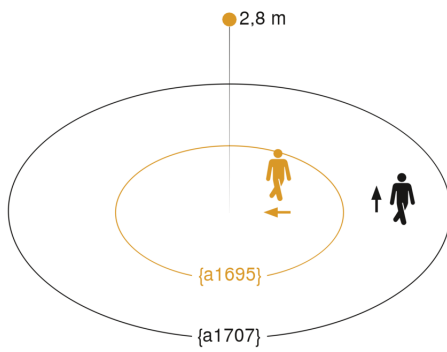

IS 2360-3 ECO

white

EAN 4007841 057770

Article number 057770

Technical specifications

Type	Motion detectors
Dimensions (Ø x H)	121 x 57 mm
Mains power supply	220 – 240 V / 50 – 60 Hz
Power consumption	0,56 W
Sensor Technology	passive infrared
Application, place	Outdoors, Indoors
Installation site	ceiling
Installation	Surface wiring
Mounting height	2,50 – 6,00 m
Reach, radial	Ø 6 m (28 m ²)
Reach, tangential	Ø 24 m (452 m ²)
Detection angle	360 °
Angle of aperture	90 °
Switching zones	972 switching zones
Optimum mounting height	2,8 m
Mechanical scalability	No
Sneak-by guard	Yes
Capability of masking out individual segments	Yes
Electronic scalability	No
Twilight setting TEACH	No
Twilight setting	2 – 1000 lx
Time setting	5 s – 15 Min.
Output	2000 W
Switching output 1, resistive	2000 W
Switching output 1, number of LEDs / fluorescent lamps	8 pcs.
Switching output 1, floating	No

IS 2360-3 ECO

white

EAN 4007841 057770

Article number 057770

Detection Zone

Mögliche Montagehöhe: 2,50 m – 6,00 m

Orange: radial

Schwarz: tangential

Dimension Drawing

Circuit diagram