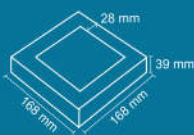

LITE-ACE HIGH QUALITY **ULTRASLIM** SURFACE-MOUNTED LED FIXTURES

The LITE-ACE 'ULTRASLIM' surface-mounted wall/ceiling LED fixtures are constructed with high quality aluminium trims and UV-stabilised polycarbonate diffusers. The high intensity LED lamps have an average life of 35,000 hours and are available in 3000K (warm white), 4200k (cool white) or 6000K (daylight) lamp colours.

Available in 3 Different Sizes and Wattages

* IP 44

LAQ-22

22W LED Lamp 2 x PLC 18W

LAR-15

15W LED Lamp 1 x PLC 26W

LAQ-15

15W LED Lamp 1 x PLC 26W

LAR-11

11W LED Lamp 1 x PLC 18W

LAQ-08

8W LED Lamp 1 x PLC 13W

LAR-08

8W LED Lamp 1 x PLC 13W

Specifications are subjected to changes without prior notice.

* IP44 protection from the ceiling side on flat surface.