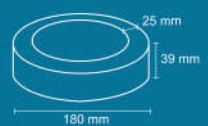

LITE-ACE HIGH QUALITY **ULTRASLIM** SURFACE-MOUNTED LED FIXTURES

The LITE-ACE 'ULTRASLIM' surface-mounted wall/ceiling LED fixtures are constructed with high quality aluminium trims and UV-stabilised polycarbonate diffusers. The high intensity LED lamps have an average life of 35,000 hours and are available in 3000K (warm white), 4200k (cool white) or 6000K (daylight) lamp colours.

Available in 3 Different Sizes and Wattages

* IP 44

LAQ-22

22W LED Lamp 2 x PLC 18W

LAR-15

15W LED Lamp 1 x PLC 26W

LAQ-15

15W LED Lamp 1 x PLC 26W

LAR-11

11W LED Lamp 1 x PLC 18W

LAQ-08

8W LED Lamp 1 x PLC 13W

LAR-08

8W LED Lamp 1 x PLC 13W

Specifications are subjected to changes without prior notice.

* IP44 protection from the ceiling side on flat surface.