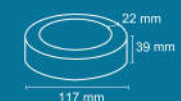

Specifications are subjected to changes without prior notice.

* IP44 protection from the ceiling side on flat surface.