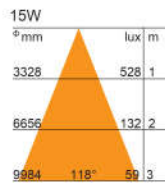

LITE-ACE HIGH QUALITY **ULTRASLIM** SURFACE-MOUNTED LED FIXTURES

The LITE-ACE 'ULTRASLIM' surface-mounted wall/ceiling LED fixtures are constructed with high quality aluminium trims and UV-stabilised polycarbonate diffusers. The high intensity LED lamps have an average life of 35,000 hours and are available in 3000K (warm white), 4200k (cool white) or 6000K (daylight) lamp colours.

Available in 3 Different Sizes and Wattages

* IP 44

LAQ-22

22W LED Lamp 2 x PLC 18W

LAR-15

15W LED Lamp 1 x PLC 26W

LAQ-15

15W LED Lamp 1 x PLC 26W

LAR-11

11W LED Lamp 1 x PLC 18W

LAQ-08

8W LED Lamp 1 x PLC 13W

LAR-08

8W LED Lamp 1 x PLC 13W

Specifications are subjected to changes without prior notice.

* IP44 protection from the ceiling side on flat surface.