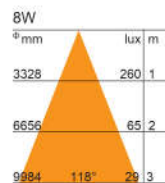

LITE-ACE HIGH QUALITY **ULTRASLIM** SURFACE-MOUNTED LED FIXTURES

The LITE-ACE 'ULTRASLIM' surface-mounted wall/ceiling LED fixtures are constructed with high quality aluminium trims and UV-stabilised polycarbonate diffusers. The high intensity LED lamps have an average life of 35,000 hours and are available in 3000K (warm white), 4200k (cool white) or 6000K (daylight) lamp colours.

Available in 3 Different Sizes and Wattages

* IP 44

LAQ-22

22W LED Lamp 2 x PLC 18W

LAR-15

15W LED Lamp 1 x PLC 26W

LAQ-15

15W LED Lamp 1 x PLC 26W

LAR-11

11W LED Lamp 1 x PLC 18W

LAQ-08

8W LED Lamp 1 x PLC 13W

LAR-08

8W LED Lamp 1 x PLC 13W

Specifications are subjected to changes without prior notice.

* IP44 protection from the ceiling side on flat surface.