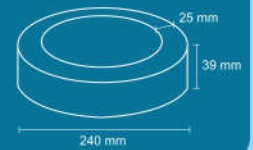

LITE-ACE HIGH QUALITY **ULTRASLIM** SURFACE-MOUNTED LED FIXTURES

The LITE-ACE 'ULTRASLIM' surface-mounted wall/ceiling LED fixtures are constructed with high quality aluminium trims and UV-stabilised polycarbonate diffusers. The high intensity LED lamps have an average life of 35,000 hours and are available in 3000K (warm white), 4200k (cool white) or 6000K (daylight) lamp colours.

Available in 3 Different Sizes and Wattages

* IP 44

LAQ-22

22W LED Lamp 2 x PLC 18W

LAR-15

15W LED Lamp 1 x PLC 26W

LAQ-15

15W LED Lamp 1 x PLC 26W

LAR-11

11W LED Lamp 1 x PLC 18W

LAQ-08

8W LED Lamp 1 x PLC 13W

LAR-08

8W LED Lamp 1 x PLC 13W

Specifications are subjected to changes without prior notice.

* IP44 protection from the ceiling side on flat surface.