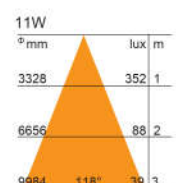

LITE-ACE HIGH QUALITY **ULTRASLIM** SURFACE-MOUNTED LED FIXTURES

The LITE-ACE 'ULTRASLIM' surface-mounted wall/ceiling LED fixtures are constructed with high quality aluminium trims and UV-stabilised polycarbonate diffusers. The high intensity LED lamps have an average life of 35,000 hours and are available in 3000K (warm white), 4200k (cool white) or 6000K (daylight) lamp colours.

Available in 3 Different Sizes and Wattages

* IP 44

LAQ-22

22W LED Lamp 2 x PLC 18W

LAR-15

15W LED Lamp 1 x PLC 26W

LAQ-15

15W LED Lamp 1 x PLC 26W

LAR-11

11W LED Lamp 1 x PLC 18W

LAQ-08

8W LED Lamp 1 x PLC 13W

LAR-08

8W LED Lamp 1 x PLC 13W

Specifications are subjected to changes without prior notice.

* IP44 protection from the ceiling side on flat surface.