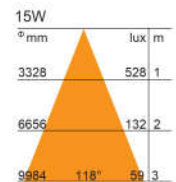

LITE-ACE HIGH QUALITY **ULTRASLIM** SURFACE-MOUNTED LED FIXTURES

The LITE-ACE 'ULTRASLIM' surface-mounted wall/ceiling LED fixtures are constructed with high quality aluminium trims and UV-stabilised polycarbonate diffusers. The high intensity LED lamps have an average life of 35,000 hours and are available in 3000K (warm white), 4200k (cool white) or 6000K (daylight) lamp colours.

Available in 3 Different Sizes and Wattages

* IP 44

LAQ-22

22W LED Lamp 2 x PLC 18W

LAR-15

15W LED Lamp 1 x PLC 26W

LAQ-15

15W LED Lamp 1 x PLC 26W

LAR-11

11W LED Lamp 1 x PLC 18W

LAQ-08

8W LED Lamp 1 x PLC 13W

LAR-08

8W LED Lamp 1 x PLC 13W

Specifications are subjected to changes without prior notice.

* IP44 protection from the ceiling side on flat surface.