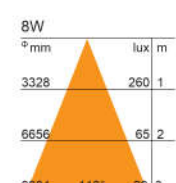

Specifications are subjected to changes without prior notice.

* IP44 protection from the ceiling side on flat surface.