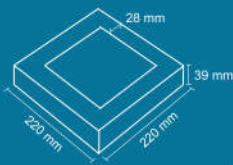

LITE-ACE HIGH QUALITY **ULTRASLIM** SURFACE-MOUNTED LED FIXTURES

The LITE-ACE 'ULTRASLIM' surface-mounted wall/ceiling LED fixtures are constructed with high quality aluminium trims and UV-stabilised polycarbonate diffusers. The high intensity LED lamps have an average life of 35,000 hours and are available in 3000K (warm white), 4200k (cool white) or 6000K (daylight) lamp colours.

Available in 3 Different Sizes and Wattages

* IP 44

LAQ-22

22W LED Lamp 2 x PLC 18W

LAR-15

15W LED Lamp 1 x PLC 26W

LAQ-15

15W LED Lamp 1 x PLC 26W

LAR-11

11W LED Lamp 1 x PLC 18W

LAQ-08

8W LED Lamp 1 x PLC 13W

LAR-08

8W LED Lamp 1 x PLC 13W

Specifications are subjected to changes without prior notice.

* IP44 protection from the ceiling side on flat surface.