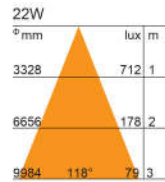

LITE-ACE HIGH QUALITY **ULTRASLIM** SURFACE-MOUNTED LED FIXTURES

The LITE-ACE 'ULTRASLIM' surface-mounted wall/ceiling LED fixtures are constructed with high quality aluminium trims and UV-stabilised polycarbonate diffusers. The high intensity LED lamps have an average life of 35,000 hours and are available in 3000K (warm white), 4200k (cool white) or 6000K (daylight) lamp colours.

Available in 3 Different Sizes and Wattages

* IP 44

LAQ-22

22W LED Lamp 2 x PLC 18W

LAR-15

15W LED Lamp 1 x PLC 26W

LAQ-15

15W LED Lamp 1 x PLC 26W

LAR-11

11W LED Lamp 1 x PLC 18W

LAQ-08

8W LED Lamp 1 x PLC 13W

LAR-08

8W LED Lamp 1 x PLC 13W

Specifications are subjected to changes without prior notice.

* IP44 protection from the ceiling side on flat surface.