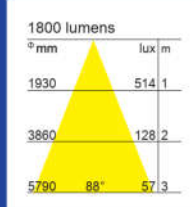

ADAM-LITE HIGH QUALITY LED RECESSED DOWNLIGHTS

The ADAM-LITE LED Recessed Downlights are simple and slim-designed for many applications such as schools, offices, hotels, community clubs, condominiums and shopping complexes.

High quality and very reputable **EPISTAR** LED Lamps are incorporated in these downlights and are available in 3000K (Warm White) , 4000K (Cool White) or 6000K (Daylight) Colour Appearance (CCT).

These downlights are constructed with strong aluminium housings. The anti-yellowish acrylic cover provides IP 44 Protection on the ceiling side and this cover also creates a well-diffused lighting distribution.

SME - 25

RME - 25

SME - 18

18W LED Lamp
(To replace 2 x PLC 18W)

RME - 18

SME - 11

RME - 11

Adjustable LED Downlights

SLED - 13

Adjustable ± 25°

HLED - 60

Adjustable ± 40°

Specifications are subjected to changes without prior notice.