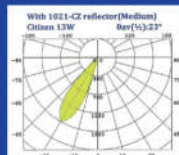

SME - 11

11W LED Lamp
(To replace 1 x PLC 18W)

RME - 11

11W LED Lamp
(To replace 1 x PLC 18W)

Adjustable LED Downlights

SLED - 13

Adjustable ± 25°

13W LED Lamp
(To replace 50W HALOGEN)