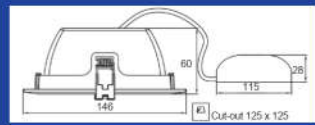

SME - 25

25W LED Lamp
(To replace 2 x PLC 26W)

RME - 25

25W LED Lamp
(To replace 2 x PLC 26W)

SME - 18

18W LED Lamp
(To replace 2 x PLC 18W)

RME - 18

18W LED Lamp
(To replace 2 x PLC 18W)