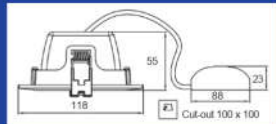

ADAM-LITE HIGH QUALITY LED RECESSED DOWNLIGHTS

The ADAM-LITE LED Recessed Downlights are simple and slim-designed for many applications such as schools, offices, hotels, community clubs, condominiums and shopping complexes.

High quality and very reputable **EPISTAR** LED Lamps are incorporated in these downlights and are available in 3000K (Warm White) , 4000K (Cool White) or 6000K (Daylight) Colour Appearance (CCT).

These downlights are constructed with strong aluminium housings. The anti-yellowish acrylic cover provides IP 44 Protection on the ceiling side and this cover also creates a well-diffused lighting distribution.

SME - 25

RME - 25

SME - 18

RME - 18

SME - 11

RME - 11

Adjustable LED Downlights

SLED - 13

Adjustable ± 25°

HLED - 60

Adjustable ± 40°

Specifications are subjected to changes without prior notice.