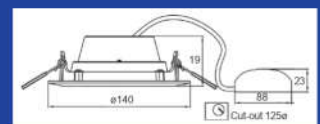

SME - 11

11W LED Lamp
(To replace 1 x PLC 18W)

RME - 11

11W LED Lamp
(To replace 1 x PLC 18W)

Adjustable LED Downlights

SLED - 13

Adjustable ± 25°

13W LED Lamp
(To replace 50W HALOGEN)