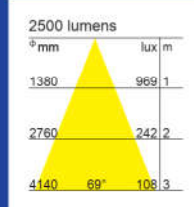

ADAM-LITE HIGH QUALITY LED RECESSED DOWNLIGHTS

The ADAM-LITE LED Recessed Downlights are simple and slim-designed for many applications such as schools, offices, hotels, community clubs, condominiums and shopping complexes.

High quality and very reputable **EPISTAR** LED Lamps are incorporated in these downlights and are available in 3000K (Warm White) , 4000K (Cool White) or 6000K (Daylight) Colour Appearance (CCT).

These downlights are constructed with strong aluminium housings. The anti-yellowish acrylic cover provides IP 44 Protection on the ceiling side and this cover also creates a well-diffused lighting distribution.

SME - 25

RME - 25

SME - 18

RME - 18

SME - 11

RME - 11

Adjustable LED Downlights

SLED - 13

Adjustable ± 25°

HLED - 60

Adjustable ± 40°

Specifications are subjected to changes without prior notice.