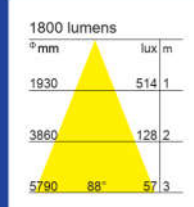

ADAM-LITE HIGH QUALITY LED RECESSED DOWNLIGHTS

The ADAM-LITE LED Recessed Downlights are simple and slim-designed for many applications such as schools, offices, hotels, community clubs, condominiums and shopping complexes.

High quality and very reputable **EPISTAR** LED Lamps are incorporated in these downlights and are available in 3000K (Warm White) , 4000K (Cool White) or 6000K (Daylight) Colour Appearance (CCT).

These downlights are constructed with strong aluminium housings. The anti-yellowish acrylic cover provides IP 44 Protection on the ceiling side and this cover also creates a well-diffused lighting distribution.

SME - 25

RME - 25

SME - 18

RME - 18

18W LED Lamp
(To replace 2 x PLC 18W)

SME - 11

RME - 11

Adjustable LED Downlights

SLED - 13

Adjustable ± 25°

HLED - 60

Adjustable ± 40°

Specifications are subjected to changes without prior notice.