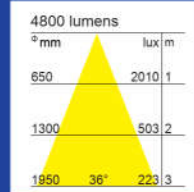

Specifications are subjected to changes without prior notice.