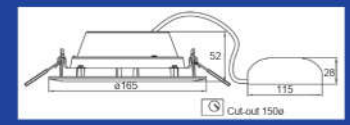

SME - 25

25W LED Lamp
(To replace 2 x PLC 26W)

RME - 25

25W LED Lamp
(To replace 2 x PLC 26W)

SME - 18

18W LED Lamp
(To replace 2 x PLC 18W)

RME - 18

18W LED Lamp
(To replace 2 x PLC 18W)