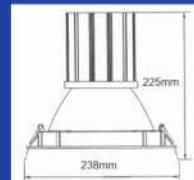

Specifications are subjected to changes without prior notice.