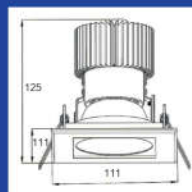

SME - 11

11W LED Lamp
(To replace 1 x PLC 18W)

RME - 11

11W LED Lamp
(To replace 1 x PLC 18W)

Adjustable LED Downlights

SLED - 13

Adjustable ± 25°

13W LED Lamp
(To replace 50W HALOGEN)