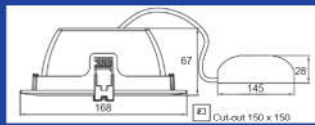

SME - 25

25W LED Lamp
(To replace 2 x PLC 26W)

RME - 25

25W LED Lamp
(To replace 2 x PLC 26W)

SME - 18

18W LED Lamp
(To replace 2 x PLC 18W)

RME - 18

18W LED Lamp
(To replace 2 x PLC 18W)