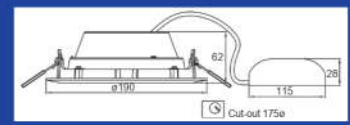

SME - 25

25W LED Lamp
(To replace 2 x PLC 26W)

RME - 25

25W LED Lamp
(To replace 2 x PLC 26W)

SME - 18

18W LED Lamp
(To replace 2 x PLC 18W)

RME - 18

18W LED Lamp
(To replace 2 x PLC 18W)