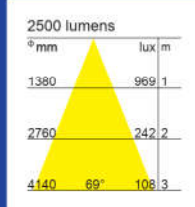

ADAM-LITE HIGH QUALITY LED RECESSED DOWNLIGHTS

The ADAM-LITE LED Recessed Downlights are simple and slim-designed for many applications such as schools, offices, hotels, community clubs, condominiums and shopping complexes.

High quality and very reputable **EPISTAR** LED Lamps are incorporated in these downlights and are available in 3000K (Warm White) , 4000K (Cool White) or 6000K (Daylight) Colour Appearance (CCT).

These downlights are constructed with strong aluminium housings. The anti-yellowish acrylic cover provides IP 44 Protection on the ceiling side and this cover also creates a well-diffused lighting distribution.

SME - 25

RME - 25

SME - 18

RME - 18

SME - 11

RME - 11

Adjustable LED Downlights

SLED - 13

Adjustable ± 25°

HLED - 60

Adjustable ± 40°

Specifications are subjected to changes without prior notice.