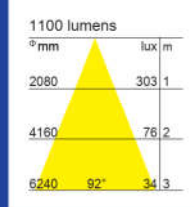

High quality and very reputable **EPISTAR** LED Lamps are incorporated in these downlights and are available in 3000K (Warm White) , 4000K (Cool White) or 6000K (Daylight) Colour Appearance (CCT).

These downlights are constructed with strong aluminium housings. The anti-yellowish acrylic cover provides IP 44 Protection on the ceiling side and this cover also creates a well-diffused lighting distribution.

SME - 11

11W LED Lamp
(To replace 1 x PLC 18W)

RME - 11

11W LED Lamp
(To replace 1 x PLC 18W)

Adjustable LED Downlights

SLED - 13

Adjustable ± 25°

13W LED Lamp
(To replace 50W HALOGEN)