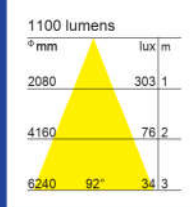

ADAM-LITE HIGH QUALITY LED RECESSED DOWNLIGHTS

The ADAM-LITE LED Recessed Downlights are simple and slim-designed for many applications such as schools, offices, hotels, community clubs, condominiums and shopping complexes.

High quality and very reputable **EPISTAR** LED Lamps are incorporated in these downlights and are available in 3000K (Warm White) , 4000K (Cool White) or 6000K (Daylight) Colour Appearance (CCT).

These downlights are constructed with strong aluminium housings. The anti-yellowish acrylic cover provides IP 44 Protection on the ceiling side and this cover also creates a well-diffused lighting distribution.

SME - 25

RME - 25

SME - 18

RME - 18

SME - 11

RME - 11

Adjustable LED Downlights

SLED - 13

Adjustable ± 25°

HLED - 60

Adjustable ± 40°

Specifications are subjected to changes without prior notice.