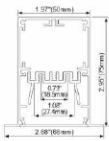

ALP6875

PC Frosted cover
LED Module 2835LED
26W/1.2M