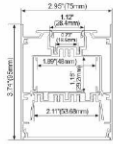

ALP7595-UP