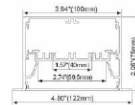

ALP12575

PC Frosted cover
LED Module 2835LED
54W/1.2M