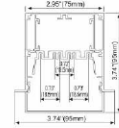

ALP9575-RD

PC Frosted cover
LED Module 2835LED
42W/1.2M