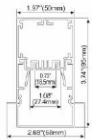

ALP6875-D

PC Frosted cover
LED Module 2835LED
26W/1.2M