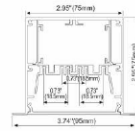

ALP9575-R

PC Frosted cover
LED Module 2835LED
42W/1.2M