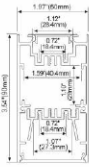

ALP5090

PC Frosted Cover
LED Module 2835LED
26W/1.2M