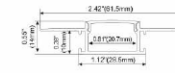

ALP054

ALP065

ALP065-T

ALP066

ALP071

ALP076

ALP116

ALP117