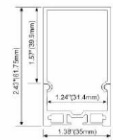

ALP054

ALP065

ALP065-T

ALP066

ALP071

ALP076

ALP116

ALP117