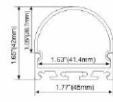

ALP054

ALP065

ALP065-T

ALP066

ALP071

ALP076

ALP116

ALP117