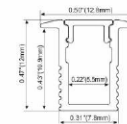

ALP054

ALP065

ALP065-T

ALP066

ALP071

ALP076

ALP116

ALP117