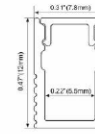

ALP054

ALP065

ALP065-T

ALP066

ALP071

ALP076

ALP116

ALP117