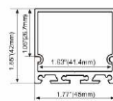

ALP054

ALP065

ALP065-T

ALP066

ALP071

ALP076

ALP116

ALP117