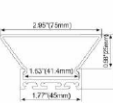

ALP054

ALP065

ALP065-T

ALP066

ALP071

ALP076

ALP116

ALP117