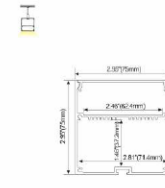

ALP049-R

ALP050

ALP062

ALP3030

ALP6060-R

ALP052

ALP057

ALP3880