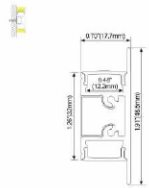

ALP049-R

ALP050

ALP062

ALP3030

ALP6060-R

ALP052

ALP057

ALP3880