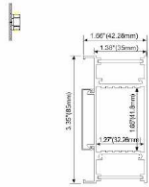

ALP049-R

ALP050

ALP062

ALP3030

ALP6060-R

ALP052

ALP057

ALP3880