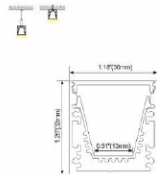

ALP049-R

ALP050

ALP062

ALP3030

ALP6060-R

ALP052

ALP057

ALP3880