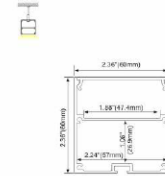

ALP049-R

ALP050

ALP062

ALP3030

ALP6060-R

ALP052

ALP057

ALP3880