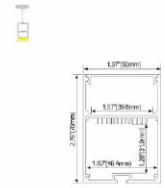

ALP049-R

ALP050

ALP062

ALP3030

ALP6060-R

ALP052

ALP057

ALP3880