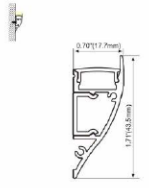

ALP049-R

ALP050

ALP062

ALP3030

ALP6060-R

ALP052

ALP057

ALP3880