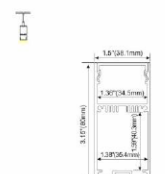

ALP049-R

ALP050

ALP062

ALP3030

ALP6060-R

ALP052

ALP057

ALP3880