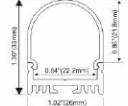

ALP044-PC-R