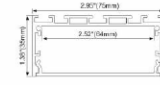

ALP048-R1

ALP044-PC-R