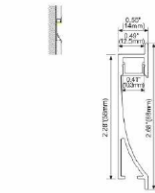

ALP023-R2

Rigid LED light bar

Rigid LED light bar