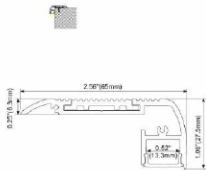

ALP024-R

Rigid LED light bar

Rigid LED light bar