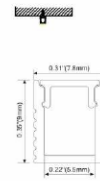

ALP073

Rigid LED light bar

Rigid LED light bar