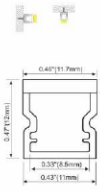

ALP025

Rigid LED light bar

Rigid LED light bar