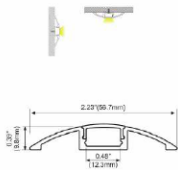

ALP021

Rigid LED light bar

Rigid LED light bar