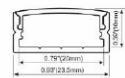

PMMA clear cover (lens 45 degrees)
LED Strip: 2835LED
120LEDs/M, 24W/M

ALP014