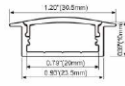

PMMA clear cover (lens 45 degrees)
LED Strip: 2835LED
120LEDs/M, 24W/M

ALP013