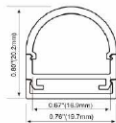

PMMA clear cover (lens 45 degrees)
LED Strip: 2835LED
120LEDs/M, 24W/M

ALP010