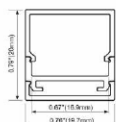

PMMA clear cover (lens 45 degrees)
LED Strip: 2835LED
120LEDs/M, 24W/M

ALP011