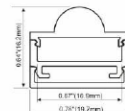

ALP012

PMMA clear cover (lens 45 degrees)
LED Strip: 2835LED
120LEDs/M, 24W/M