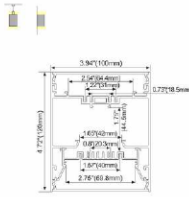

ALP10078

PC Frosted Cover
Light Source: 2835SMD LED module, three rows led
Installation: Surface Mounting Direct
Suspended Direct
Wall Mounting

ALP100120

ALP078

ALP12083

LS30 LED Linear Lighting System

Optional Light Inserts

Reflector: 15°, 30°, 45°

PC Frosted Cover

Blind Cover