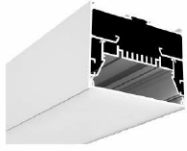

ALP10078

PC Frosted Cover
Light Source: 2835SMD LED module, three rows led
Installation: Surface Mounting Direct
Suspended Direct
Wall Mounting