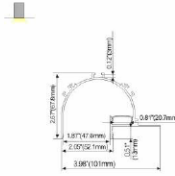

ALP10078

PC Frosted Cover
Light Source: 2835SMD LED module, three rows led
Installation: Surface Mounting Direct
Suspended Direct
Wall Mounting

ALP100120

ALP078

ALP12083

LS30 LED Linear Lighting System

Optional Light Inserts

Reflector: 15°, 30°, 45°

PC Frosted Cover

Blind Cover