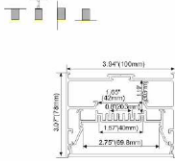

ALP10078

PC Frosted Cover
Light Source: 2835SMD LED module, three rows led
Installation: Surface Mounting Direct
Suspended Direct
Wall Mounting