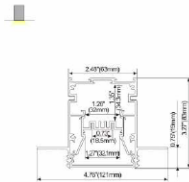

ALP10078

PC Frosted Cover
Light Source: 2835SMD LED module, three rows led
Installation: Surface Mounting Direct
Suspended Direct
Wall Mounting

ALP100120

ALP078

ALP12083

LS30 LED Linear Lighting System

Optional Light Inserts

Reflector: 15°, 30°, 45°

PC Frosted Cover

Blind Cover