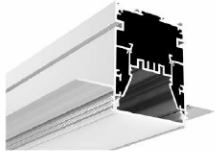

ALP10078

PC Frosted Cover
Light Source: 2835SMD LED module, three rows led
Installation: Surface Mounting Direct
Suspended Direct
Wall Mounting

ALP100120

ALP078

ALP12083

LS30 LED Linear Lighting System

Optional Light Inserts

Reflector: 15°, 30°, 45°

PC Frosted Cover

Blind Cover