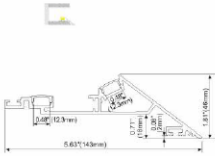

ALP090

ALP091-E

ALP114

ALP077

ALP084

ALP085

ALP086

ALP082