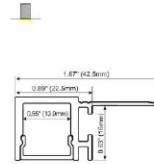

ALP090

ALP091-E

ALP114

ALP077

ALP084

ALP085

ALP086

ALP082