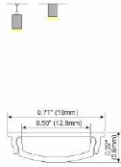

ALP090

ALP091-E

ALP114

ALP077

ALP084

ALP085

ALP086

ALP082