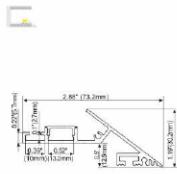

ALP090

ALP091-E

ALP114

ALP077

ALP084

ALP085

ALP086

ALP082