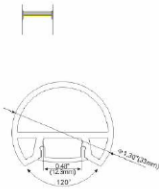

ALP090

ALP091-E

ALP114

ALP077

ALP084

ALP085

ALP086

ALP082