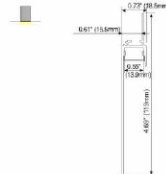

ALP090

ALP091-E

ALP114

ALP077

ALP084

ALP085

ALP086

ALP082