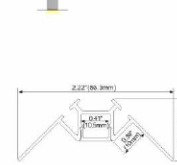

ALP081

ALP083

ALP068-R

ALP069-R

ALP070-R

ALP087

ALP088

ALP089