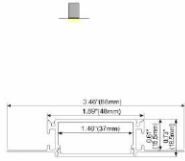

ALP081

ALP083

ALP068-R

ALP069-R

ALP070-R

ALP087

ALP088

ALP089