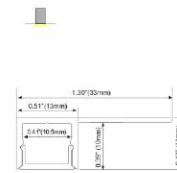

ALP081

ALP083

ALP068-R

ALP069-R

ALP070-R

ALP087

ALP088

ALP089