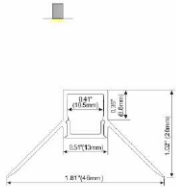

ALP081

ALP083

ALP068-R

ALP069-R

ALP070-R

ALP087

ALP088

ALP089