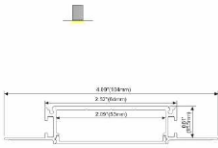

ALP081

ALP083

ALP068-R

ALP069-R

ALP070-R

ALP087

ALP088

ALP089