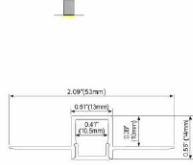

ALP081

ALP083

ALP068-R

ALP069-R

ALP070-R

ALP087

ALP088

ALP089