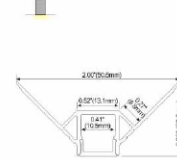

ALP081

ALP083

ALP068-R

ALP069-R

ALP070-R

ALP087

ALP088

ALP089