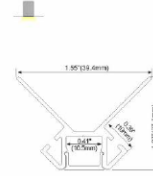

ALP081

ALP083

ALP068-R

ALP069-R

ALP070-R

ALP087

ALP088

ALP089