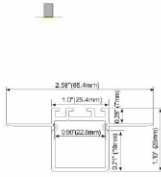

ALP107

ALP108

ALP110-S

ALP110-R

ALP111-S

PC Diffused Cover
Light Source: 2835SMD LED strip,120leds/m
Installation: Surface Mounting

ALP111-R

PC Diffused Cover
Light Source: 2835SMD LED strip,120leds/m
Installation: Surface Mounting

ALP079

ALP080