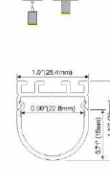

ALP107

ALP108

ALP110-S

ALP110-R

ALP111-S

PC Diffused Cover
Light Source: 2835SMD LED strip,120leds/m
Installation: Surface Mounting

ALP111-R

PC Diffused Cover
Light Source: 2835SMD LED strip,120leds/m
Installation: Surface Mounting

ALP079

ALP080