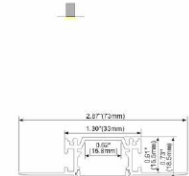

ALP107

ALP108

ALP110-S

ALP110-R

ALP111-S

PC Diffused Cover
Light Source: 2835SMD LED strip,120leds/m
Installation: Surface Mounting

ALP111-R

PC Diffused Cover
Light Source: 2835SMD LED strip,120leds/m
Installation: Surface Mounting

ALP079

ALP080