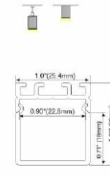

ALP107

ALP108

ALP110-S

ALP110-R

ALP111-S

PC Diffused Cover
Light Source: 2835SMD LED strip,120leds/m
Installation: Surface Mounting

ALP111-R

PC Diffused Cover
Light Source: 2835SMD LED strip,120leds/m
Installation: Surface Mounting

ALP079

ALP080