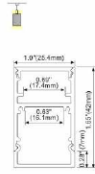

ALP107

ALP108

ALP110-S

ALP110-R

ALP111-S

PC Diffused Cover
Light Source: 2835SMD LED strip,120leds/m
Installation: Surface Mounting

ALP111-R

PC Diffused Cover
Light Source: 2835SMD LED strip,120leds/m
Installation: Surface Mounting

ALP079

ALP080