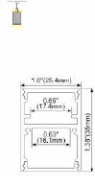

ALP107

ALP108

ALP110-S

ALP110-R

ALP111-S

PC Diffused Cover
Light Source: 2835SMD LED strip,120leds/m
Installation: Surface Mounting

ALP111-R

PC Diffused Cover
Light Source: 2835SMD LED strip,120leds/m
Installation: Surface Mounting

ALP079

ALP080