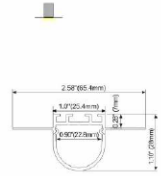

ALP107

ALP108

ALP110-S

ALP110-R

ALP111-S

PC Diffused Cover
Light Source: 2835SMD LED strip,120leds/m
Installation: Surface Mounting

ALP111-R

PC Diffused Cover
Light Source: 2835SMD LED strip,120leds/m
Installation: Surface Mounting

ALP079

ALP080