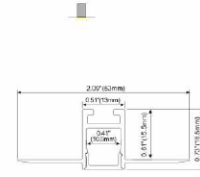

ALP107

ALP108

ALP110-S

ALP110-R

ALP111-S

PC Diffused Cover
Light Source: 2835SMD LED strip,120leds/m
Installation: Surface Mounting

ALP111-R

PC Diffused Cover
Light Source: 2835SMD LED strip,120leds/m
Installation: Surface Mounting

ALP079

ALP080