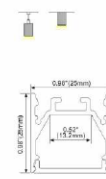

T60

PC Frosted cover
LED Module: 2835LED
28W/1.2M

T100

PC Frosted cover
LED Module: 2835LED
28W/1.2M

ALP15023

PC Frosted cover
LED Module: 2835LED
84W/1.2M

ALP118

ALP109

ALP104

ALP106

PC Diffused Cover
Light Source: 2835SMD LED strip, 120leds/m
Installation: Suspended Direct Surface Mounting

ALP105

PC Diffused Cover
Light Source: 2835SMD LED strip, 120leds/m
Installation: Recessed