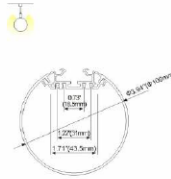

T100

PC Frosted cover
LED Module: 2835LED
28W/1.2M