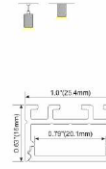

T60

PC Frosted cover
LED Module: 2835LED
28W/1.2M

T100

PC Frosted cover
LED Module: 2835LED
28W/1.2M

ALP15023

PC Frosted cover
LED Module: 2835LED
84W/1.2M

ALP118

ALP109

ALP104

ALP106

PC Diffused Cover
Light Source: 2835SMD LED strip, 120leds/m
Installation: Suspended Direct Surface Mounting

ALP105

PC Diffused Cover
Light Source: 2835SMD LED strip, 120leds/m
Installation: Recessed