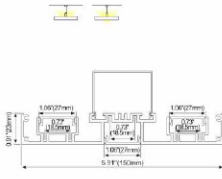

ALP15023

PC Frosted cover
LED Module: 2835LED
84W/1.2M