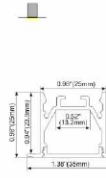

ALP105

PC Diffused Cover
Light Source: 2835SMD LED strip, 120leds/m
Installation: Recessed