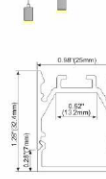

ALP106

PC Diffused Cover
Light Source: 2835SMD LED strip, 120leds/m
Installation: Suspended Direct Surface Mounting