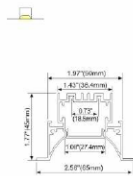

ALP059-R

ALP8585

ALP5075-C

PC Frosted cover
LED Module: 2835LED
28W/1.2M

ALP6545-C

PC Frosted cover
LED Module: 2835 LED
84W/1.2M

ALP6090

PC Frosted Cover
LED Module: 2835LED
28W/1.2M

ALP60108

PC Frosted Cover
LED Module: 2835LED
28W/1.2M

ALP7575-RL

Line: 30/504gross,
asymmetrical or symmetrical
LED Module: 2835LED
42W/1.2M

ALP100-WR