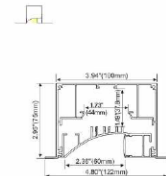

ALP059-R

ALP8585

ALP5075-C

PC Frosted cover
LED Module: 2835LED
28W/1.2M

ALP6545-C

PC Frosted cover
LED Module: 2835 LED
84W/1.2M

ALP6090

PC Frosted Cover
LED Module: 2835LED
28W/1.2M

ALP60108

PC Frosted Cover
LED Module: 2835LED
28W/1.2M

ALP7575-RL

Line: 30/504gross,
asymmetrical or symmetrical
LED Module: 2835LED
42W/1.2M

ALP100-WR