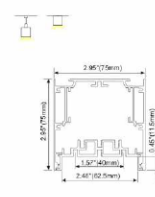

ALP7575-RL