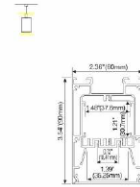

ALP059-R

ALP8585

ALP5075-C

PC Frosted cover
LED Module: 2835LED
28W/1.2M

ALP6545-C

PC Frosted cover
LED Module: 2835 LED
84W/1.2M

ALP6090

PC Frosted Cover
LED Module: 2835LED
28W/1.2M

ALP60108

PC Frosted Cover
LED Module: 2835LED
28W/1.2M

ALP7575-RL

Line: 30/504gross,
asymmetrical or symmetrical
LED Module: 2835LED
42W/1.2M

ALP100-WR