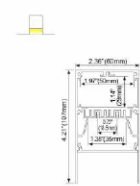

ALP059-R

ALP8585

ALP5075-C

PC Frosted cover
LED Module: 2835LED
28W/1.2M

ALP6545-C

PC Frosted cover
LED Module: 2835 LED
84W/1.2M

ALP6090

PC Frosted Cover
LED Module: 2835LED
28W/1.2M

ALP60108

PC Frosted Cover
LED Module: 2835LED
28W/1.2M

ALP7575-RL

Line: 30/504gross,
asymmetrical or symmetrical
LED Module: 2835LED
42W/1.2M

ALP100-WR