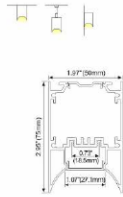

ALP059-R

ALP8585

ALP5075-C

PC Frosted cover
LED Module: 2835LED
28W/1.2M

ALP6545-C

PC Frosted cover
LED Module: 2835 LED
84W/1.2M

ALP6090

PC Frosted Cover
LED Module: 2835LED
28W/1.2M

ALP60108

PC Frosted Cover
LED Module: 2835LED
28W/1.2M

ALP7575-RL

Line: 30/504gross,
asymmetrical or symmetrical
LED Module: 2835LED
42W/1.2M

ALP100-WR