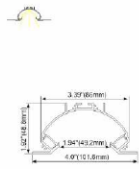

ALP059-R

ALP8585

ALP5075-C

PC Frosted cover
LED Module: 2835LED
28W/1.2M

ALP6545-C

PC Frosted cover
LED Module: 2835 LED
84W/1.2M

ALP6090

PC Frosted Cover
LED Module: 2835LED
28W/1.2M

ALP60108

PC Frosted Cover
LED Module: 2835LED
28W/1.2M

ALP7575-RL

Line: 30/504gross,
asymmetrical or symmetrical
LED Module: 2835LED
42W/1.2M

ALP100-WR