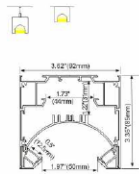

ALP059-R

ALP8585

ALP5075-C

PC Frosted cover
LED Module: 2835LED
28W/1.2M

ALP6545-C

PC Frosted cover
LED Module: 2835 LED
84W/1.2M

ALP6090

PC Frosted Cover
LED Module: 2835LED
28W/1.2M

ALP60108

PC Frosted Cover
LED Module: 2835LED
28W/1.2M

ALP7575-RL

Line: 30/504gross,
asymmetrical or symmetrical
LED Module: 2835LED
42W/1.2M

ALP100-WR