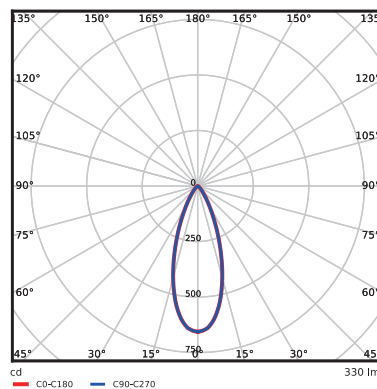

Dimensional Drawing

4.5W Downlight

4.5W Fixed Spotlight

7W Fixed Spotlight

4.5W/7W Adjustable Spotlight

Cut-out Drawing

Ø70
4.5W/7W

Photometric Data

4.5W Downlight

4.5W/7W Spotlight

Technical Specifications	Downlight	Spotlight
On / Off Cycles	50000	50000
Colour Consistency (SDCM) ≤ 6	≤ 6	
Dimmable	No	No
Beam Angle (°)	90	36
Finishing Colour	White	White/ Gold/ Silver
IP	IP20	IP20
Driver Integrated (Yes/No)	Yes	Yes
Driver Failure Rate	1% at 50000h	1% at 50000h
Weight (kg/pc)	0.056	0.072/ 0.08/ 0.09