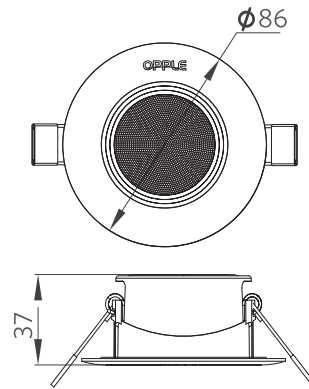

Dimensional Drawing

4.5W Downlight

4.5W Fixed Spotlight

7W Fixed Spotlight

4.5W/7W Adjustable Spotlight

Cut-out Drawing

Ø70
4.5W/7W

Photometric Data

4.5W Downlight

4.5W/7W Spotlight

Technical Specifications	Downlight	Spotlight
On / Off Cycles	50000	50000
Colour Consistency (SDCM) ≤ 6	≤ 6	
Dimmable	No	No
Beam Angle (°)	90	36
Finishing Colour	White	White/ Gold/ Silver
IP	IP20	IP20
Driver Integrated (Yes/No)	Yes	Yes
Driver Failure Rate	1% at 50000h	1% at 50000h
Weight (kg/pc)	0.056	0.072/ 0.08/ 0.09