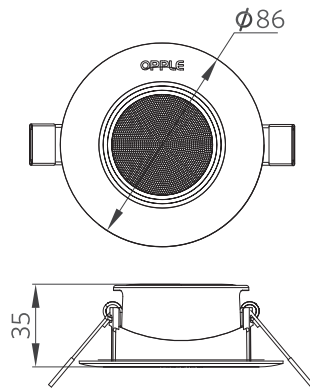

Dimensional Drawing

4.5W Downlight

4.5W Fixed Spotlight

7W Fixed Spotlight

4.5W/7W Adjustable Spotlight

Cut-out Drawing

Ø70
4.5W/7W

Photometric Data