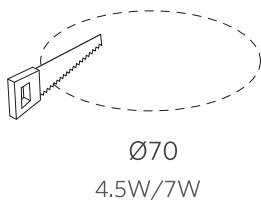

Dimensional Drawing

4.5W Downlight

4.5W Fixed Spotlight

7W Fixed Spotlight

4.5W/7W Adjustable Spotlight

Cut-out Drawing

Ø70
4.5W/7W

Photometric Data

4.5W Downlight

4.5W/7W Spotlight

Technical Specifications	Downlight	Spotlight
On / Off Cycles	50000	50000
Colour Consistency (SDCM) ≤ 6	≤ 6	
Dimmable	No	No
Beam Angle (°)	90	36
Finishing Colour	White	White/ Gold/ Silver
IP	IP20	IP20
Driver Integrated (Yes/No)	Yes	Yes
Driver Failure Rate	1% at 50000h	1% at 50000h
Weight (kg/pc)	0.056	0.072/ 0.08/ 0.09