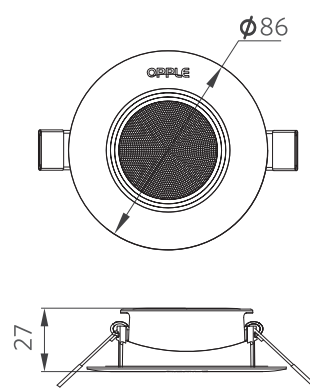

Dimensional Drawing

4.5W Downlight

4.5W Fixed Spotlight

7W Fixed Spotlight

4.5W/7W Adjustable Spotlight

Cut-out Drawing

Ø70
4.5W/7W

Photometric Data