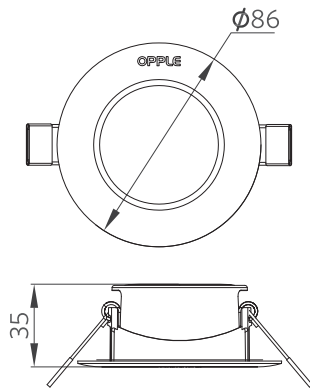

Dimensional Drawing

4.5W Downlight

4.5W Fixed Spotlight

7W Fixed Spotlight

4.5W/7W Adjustable Spotlight

Cut-out Drawing

Ø70
4.5W/7W

Photometric Data

4.5W Downlight

4.5W/7W Spotlight

Technical Specifications	Downlight	Spotlight
On / Off Cycles	50000	50000
Colour Consistency (SDCM) ≤ 6	≤ 6	
Dimmable	No	No
Beam Angle (°)	90	36
Finishing Colour	White	White/ Gold/ Silver
IP	IP20	IP20
Driver Integrated (Yes/No)	Yes	Yes
Driver Failure Rate	1% at 50000h	1% at 50000h
Weight (kg/pc)	0.056	0.072/ 0.08/ 0.09