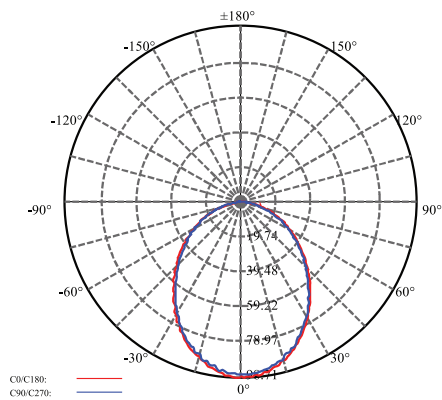

Dimensional Drawing

4.5W Downlight

4.5W Fixed Spotlight

7W Fixed Spotlight

4.5W/7W Adjustable Spotlight

Cut-out Drawing

Ø70
4.5W/7W

Photometric Data

4.5W Downlight

4.5W/7W Spotlight

Technical Specifications	Downlight	Spotlight
On / Off Cycles	50000	50000
Colour Consistency (SDCM) ≤ 6	≤ 6	
Dimmable	No	No
Beam Angle (°)	90	36
Finishing Colour	White	White/ Gold/ Silver
IP	IP20	IP20
Driver Integrated (Yes/No)	Yes	Yes
Driver Failure Rate	1% at 50000h	1% at 50000h
Weight (kg/pc)	0.056	0.072/ 0.08/ 0.09