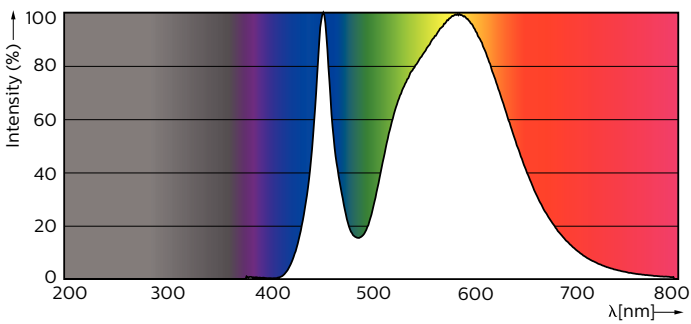

### Product data

General Information		Color Rendering Index (Nom)	
Cap-Base	E27 [ E27]		70
Nominal Lifetime (Nom)	50000 h	LLMF At End Of Nominal Lifetime (Nom)	70 %
Switching Cycle	50000X	<b>Operating and Electrical</b>	
Technical Type	33-125W	Input Frequency	50 to 60 Hz
<b>Light Technical</b>		Power (Rated) (Nom)	33 W
Color Code	740 [ CCT of 4000K]	Lamp Current (Nom)	165 mA
Beam Angle (Nom)	360 °	Starting Time (Nom)	0.5 s
Luminous Flux (Nom)	4400 lm	Warm Up Time to 60% Light (Nom)	0.5 s
Luminous Flux (Rated) (Nom)	4400 lm	Power Factor (Nom)	0.9
Color Designation	Cool White (CW)	Voltage (Nom)	220-240 V
Correlated Color Temperature (Nom)	4000 K	<b>Temperature</b>	
Luminous Efficacy (rated) (Nom)	133.33 lm/W	T-Case Maximum (Nom)	80 °C
Color Consistency	<6		

## Photometric data