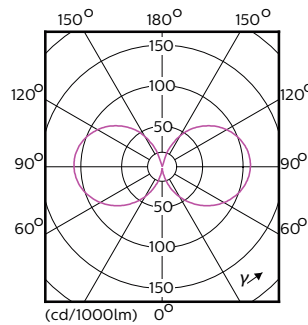

## Dimensional drawing

EU Post top 4000lm 4000K E27 ND frost

Product	D	C
TrueForce LED HPL ND 44-33W E27 740 FR	84 mm	178 mm

## Photometric data