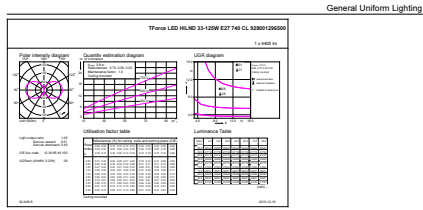

TrueForce LED Public (Urban/Road – HPL/SON)

Photometric data