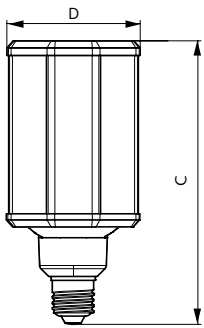

## Dimensional drawing

EU Post top 4000lm 4000K E27 ND frost

Product	D	C
TrueForce LED HPL ND 44-33W E27 740 FR	84 mm	178 mm