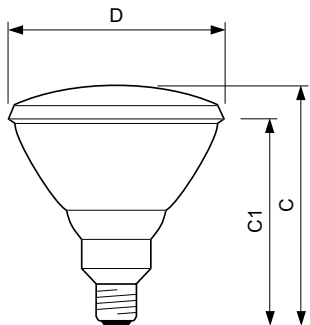

PHILIPS

Lighting

PARTYTONE PAR38 Colour

PAR38 80W E27 220-240V BLUE 1CT/15

Coloured pressed-glass 121 mm diameter reflector lamp

Product data

General Information

Cap-Base	E27 [E27]
Operating Position	UNIVERSAL [Any or Universal (U)]
Nominal lifetime	2,000 hour(s)
Switching Cycle	8,000
Rated Lifetime (Hours)	2,000 hour(s)
Lighting Technology	Incandescent

Controls and Dimming

Dimmable	Yes
----------	-----

Mechanical and Housing

Bulb Finish	Blue
Bulb Shape	PAR38 [PAR 4.75 inch/121mm]

Approval and Application

Energy Consumption kWh/1000 h	80 kWh
-------------------------------	--------

Product Data

Order product name	PAR38 80W E27 220-240V BLUE 1CT/15
Full product name	PAR38 80W E27 220-240V BLUE 1CT/15
Full product code	871150033994220
Order code	923810944279
Material Nr. (12NC)	923810944279
Numerator - Quantity Per Pack	1
EAN/UPC - Product/Case	8711500339942
Numerator - Packs per outer box	15
EAN/UPC - Case	8711500339959

PARTYTONE PAR38 Colour

Dimensional drawing

Product	D (max)	C (max)
PAR38 80W E27 220-240V BLUE 1CT/15	123 mm	137 mm