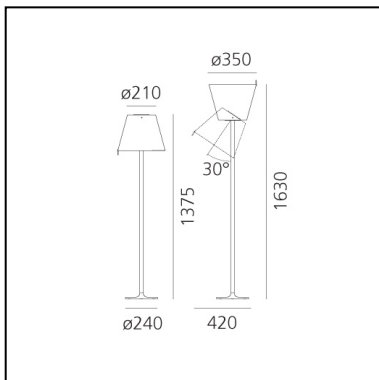

Melampo Floor - Bronze Ecrù

Adrien Gardère

IP20   EAC  

LUMINAIRE

- Watt: **34W**
- Voltage: **220V-240V**
- Delivered lumen output: **2279lm**
- Efficiency: **58%**
- Efficacy: **67.03lm/W**
- CRI: **80**

FEATURES

- Product Code: **0123020A**
- Colour: **Ecrù**
- Installation: **Floor**
- Material: **Base in painted zamac, painted aluminum stem, diffuser in silk satin fabric on a technopolymer frame**
- Series: **Design Collection**
- Environment: **Indoor**
- Area contract: **Hospitality, Residential**
- Emission: **Direct, Diffused Adjustable, indirect**
- design by: **Adrien Gardère**

DIMENSIONS

- Height: **1370 mm**
- Diameter: **350 mm**
- Base Diameter: **240 mm**
- Max Extension Height: **1630 mm**
- Inclination: **300 mm**
- Impact Resistance: **N/D**
- Glow Wire Test: **650°**