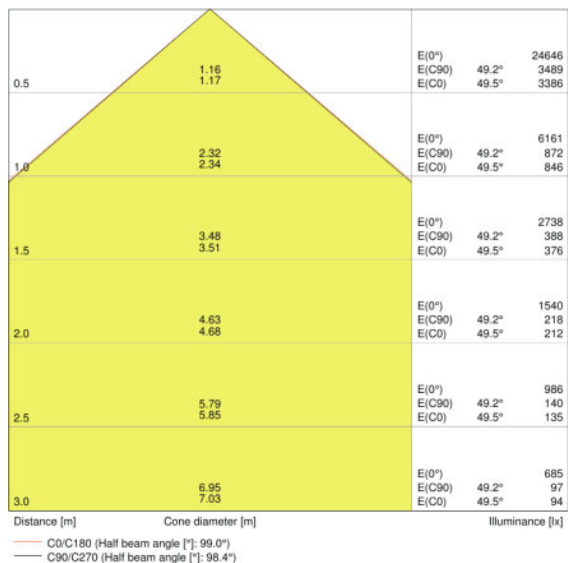

TECHNICAL DATA

Electrical data

Operating mode	Integrated LED driver
Nominal wattage	180.00 W
Nominal voltage	220...240 V
Power factor λ	>0.90
Mains frequency	50/60 Hz

Photometrical data

Color temperature	6500 K
Luminous flux	20000 lm
Luminous efficacy	110 lm/W
Standard deviation of color matching	≤ 5 sdc _m
Light color (designation)	Cool White
Color rendering index Ra	≥ 80

Light technical data

Beam angle	100.00 °
-------------------	----------

Dimensions & weight

Length	340.0 mm
Width	310.0 mm
Height	81.0 mm
Product weight	4900.00 g
Cable length	1000 mm

Colors & materials

Body material	Aluminum
Housing color	Black

Additional product data

Mounting type	Surface
Mounting location	Wall / Floor

Capabilities

Dimmable	No
Type of connection	Cable, 3-pole
LED module replaceable	Not replaceable

Certificates & standards

Protection class IK (shock resistance)	IK08
Photobiological safety group	RG 1
Luminous efficacy of lamp in luminaire	110 lm/W
Protection class	I
Type of protection	IP65
Standards	CB/TÜV SÜD/EAC/RoHS

Light Distribution

LDC typ cone

LDC typ polar

LOGISTICAL DATA

Product code	Product description	Packaging unit (Pieces/Unit)	Dimensions (length x width x height)	Volume	Gross weight
4058075097735	FLOODLIGHT 180 W 6500 K BK IP65	Shipping carton box 1	424 mm x 346 mm x 138 mm	20.25 dm ³	5416.00 g