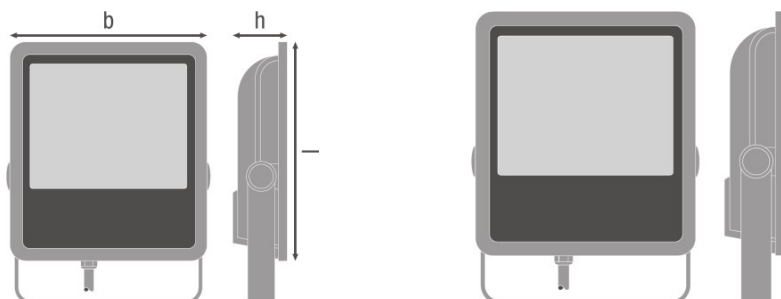

PRODUCT DATASHEET

FLOODLIGHT 180 W 6500 K BK IP65

FLOODLIGHT 180 | Luminaire with symmetrical light output with 180 W

AREAS OF APPLICATION

- Replacement for floodlights with halogen lamps
- Garages
- Public areas
- Building facades
- Construction areas
- D-sign according to EN 60598-2-24 for fire-risk commercial unit, f. e. by accumulation of dust

PRODUCT FEATURES

- Luminaire efficacy: up to 110 lm/W
- Symmetrical beam angle: 100° x 100°
- Swivel bracket for up to 180° tilting
- Type of protection: IP65
- Impact resistance: IK08
- Ambient temperature in operation: -20...+50 °C
- Connection via 1 m cable, wiring required

Light technical data

Beam angle	100.00 °
-------------------	----------

Dimensions & weight

Length	340.0 mm
Width	310.0 mm
Height	81.0 mm
Product weight	4900.00 g
Cable length	1000 mm

Colors & materials

Body material	Aluminum
Housing color	Black