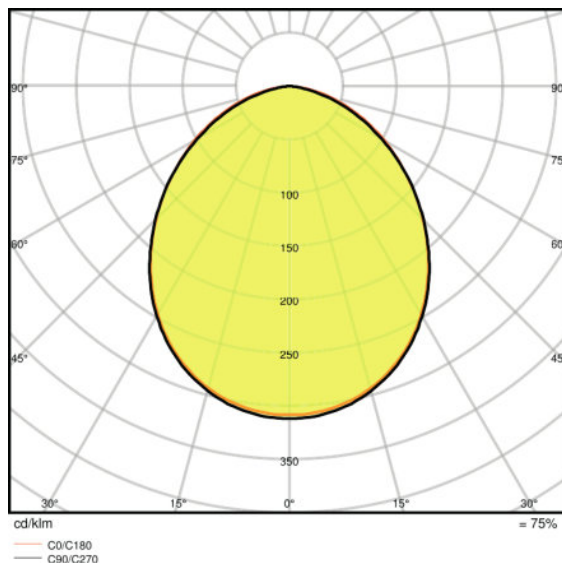

Light technical data

Beam angle	100.00 °
-------------------	----------

Dimensions & weight

Length	340.0 mm
Width	310.0 mm
Height	81.0 mm
Product weight	4900.00 g
Cable length	1000 mm

Colors & materials

Body material	Aluminum
Housing color	Black

Light Distribution

LDC typ cone

LDC typ polar

LOGISTICAL DATA

Product code	Product description	Packaging unit (Pieces/Unit)	Dimensions (length x width x height)	Volume	Gross weight
4058075097735	FLOODLIGHT 180 W 6500 K BK IP65	Shipping carton box 1	424 mm x 346 mm x 138 mm	20.25 dm ³	5416.00 g