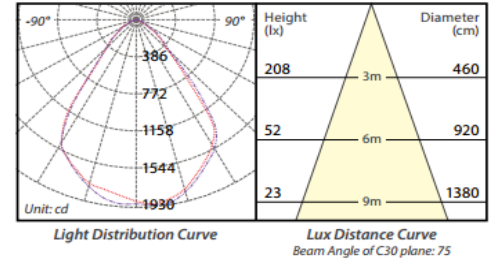

Project Name:
Model No. XL2S-3030-830
Type: 60-LEDs Floodlight (with Microwave Sensor)

Product Picture:

Technical Specifications

Electrical

Total System Power 30 W
 Voltage 100 - 240 Vac
 Operating Freq. 50/ 60 Hz
 Power Factor 0.9

Photometric

Luminous Flux 3000 lm
 CCT Warm White (3000K)
 CRI 80 Ra

Mechanical

Material UV Stabilized & Polycarbonate
 Mounting Type Floor Recessed
 Ceiling Mounted
 Wall Mounted
 Weight 2.0 kg
 Dimension 210 (L) x 235 (W) x 202 (H) mm
 (without guard)

Others

Lifespan 35,000 hrs
 IP Rating IP65
 Energy Saving 80%
 Certified CE, RoHS, KEMA KEUR

Sensor

Detection Angle 30° - 150°
 Detection Zone 9m (Maximum)
 Hold Time 5s/ 10s/ 30s/ 1 min/ 5 mins/ 15 mins