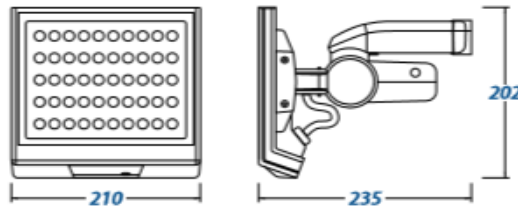

Project Name:
Model No. XL2S-3030-830
Type: 60-LEDs Floodlight (with Microwave Sensor)

Product Picture:

Technical Specifications

Electrical

Total System Power 30 W
 Voltage 100 - 240 Vac
 Operating Freq. 50/ 60 Hz
 Power Factor 0.9

Photometric

Luminous Flux 3000 lm
 CCT Warm White (3000K)
 CRI 80 Ra

Mechanical

Material UV Stabilized & Polycarbonate
 Mounting Type Floor Recessed
 Ceiling Mounted
 Wall Mounted
 Weight 2.0 kg
 Dimension 210 (L) x 235 (W) x 202 (H) mm
 (without guard)

Others

Lifespan 35,000 hrs
 IP Rating IP65
 Energy Saving 80%
 Certified CE, RoHS, KEMA KEUR

Sensor

Detection Angle 30° - 150°
 Detection Zone 9m (Maximum)
 Hold Time 5s/ 10s/ 30s/ 1 min/ 5 mins/ 15 mins