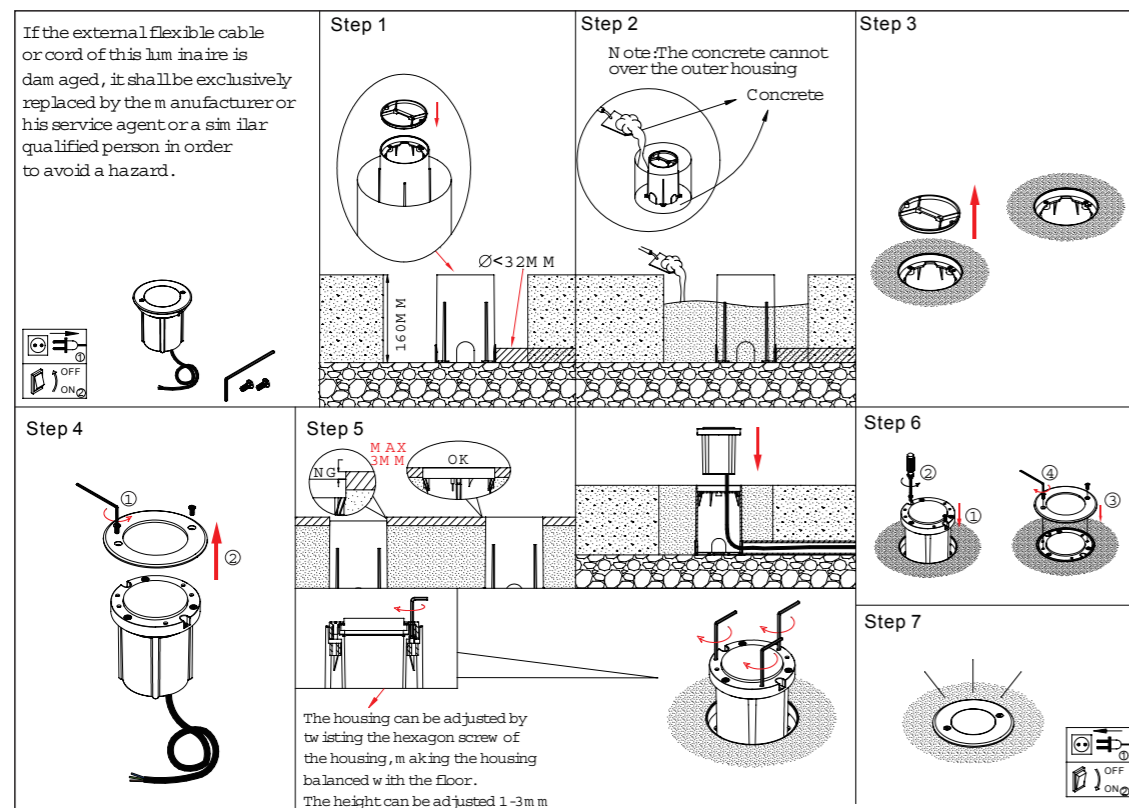

ACCESSORIES

○ Optional	 Honeycomb	 Sculptured Glass	 Matte Glass
OGA-203R	ACO-203H	ACO-203S	ACO-203M
OGA-204R	AC-8700C	ACO-204S	ACO-204M
OGA-206R	ACO-206H	AC-8701D	ACO-8701E
OGA-208R	ACO-208H	ACO-208S	ACO-208M
OGA-213R	AC-108C	ACO-213S	ACO-213M
OGA-214R	AC-108C	ACO-214S	ACO-214M
OGA-216R	AC-983C	AC-983D	AC-983E
OGA-218R	AC-8500C	ACO-218S	ACO-218M

HORIZONTAL ADJUSTABLE

*Except OGA-202R/S

ROUND RECESSED INGROUND LIGHT

VTS-ODL-003

3W (700mA, 4.2V)
OSRAM/1pcs
COLOR: SV

LED COLOR : ■ ■ ■ ■ ■ ■

OSLON 1pcs(700mA) WW 60°

VTS-ODL-003P

3W (700mA, 4.2V)
OSRAM/1pcs
COLOR: SV

LED COLOR : ■ ■ ■ ■ ■ ■

OSLON 1pcs(700mA) WW 8°

OSLON 1pcs(700mA) WW 12°

OSLON 1pcs(700mA) WW 24°

OSLON 1pcs(700mA) WW 36°