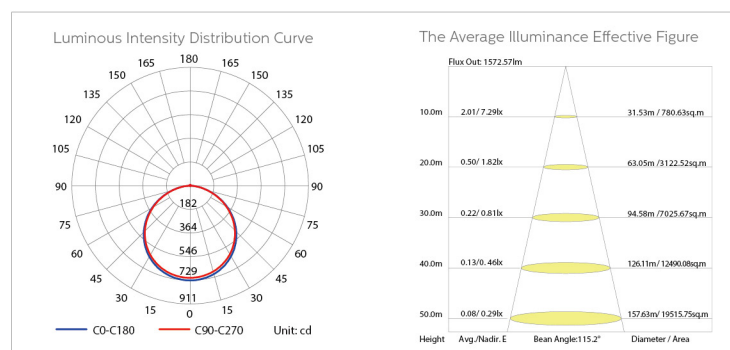

Sunflower Series - Recessed

Watts(W)	P.F.	Luminous Flux(lm)	Hole size(mm)	Dimension(mm)
3W	0.4	240lm	(Φ)70-80mm	(Φ)90mmx23mm
6W	0.5	570lm	(Φ)100-110mm	(Φ)120mmx23mm
9W	0.5	720lm	(Φ)125-135mm	(Φ)150mmx23mm
12W	0.5	960lm	(Φ)140-160mm	(Φ)170mmx23mm
18W	0.5	1440lm	(Φ)195-210mm	(Φ)225mmx23mm

Surface Color: White/Black/Silver

Watts(W)	P.F.	Luminous Flux(lm)	Hole size(mm)	Dimension(mm)
3W	0.4	240lm	(Φ)70-80mm	(Φ)90mmx24mm
6W	0.5	480lm	(Φ)100-110mm	(Φ)120mmx24mm
9W	0.5	720lm	(Φ)125-135mm	(Φ)150mmx24mm
12W	0.5	960lm	(Φ)140-160mm	(Φ)170mmx24mm
18W	0.5	1440lm	(Φ)195-210mm	(Φ)225mmx24mm

Surface Color: White

Watts(W)	P.F.	Luminous Flux(lm)	Hole size(mm)	Dimension(mm)
3W	0.4	240lm	75mmx75mm	86mmx86mmx24mm
6W	0.5	480lm	105mmx105mm	120mmx120mmx24mm
9W	0.5	720lm	135mmx135mm	150mmx150mmx24mm
12W	0.5	960lm	155mmx155mm	170mmx170mmx24mm
18W	0.5	1440lm	208mmx208mm	225mmx225mmx24mm

Surface Color: White/Black/Silver

Sunflower Series - Surface

Watts(W)	P.F.	Luminous Flux(lm)	Dimension(mm)
6W	0.5	480lm	(Φ)120mmx30mm
12W	0.5	960lm	(Φ)170mmx30mm
18W	0.5	1440lm	(Φ)225mmx30mm

Surface Color: White/Black/Silver

Watts(W)	P.F.	Luminous Flux(lm)	Dimension(mm)
6W	0.5	480lm	(Φ)120mmx30mm
12W	0.5	960lm	(Φ)170mmx30mm
18W	0.5	1440lm	(Φ)225mmx30mm

Surface Color: White

Watts(W)	P.F.	Luminous Flux(lm)	Dimension(mm)
6W	0.5	480lm	120mmx120mmx28mm
12W	0.5	960lm	170mmx170mmx28mm
18W	0.5	1440lm	225mmx225mmx28mm

Surface Color: White/Black/Silver