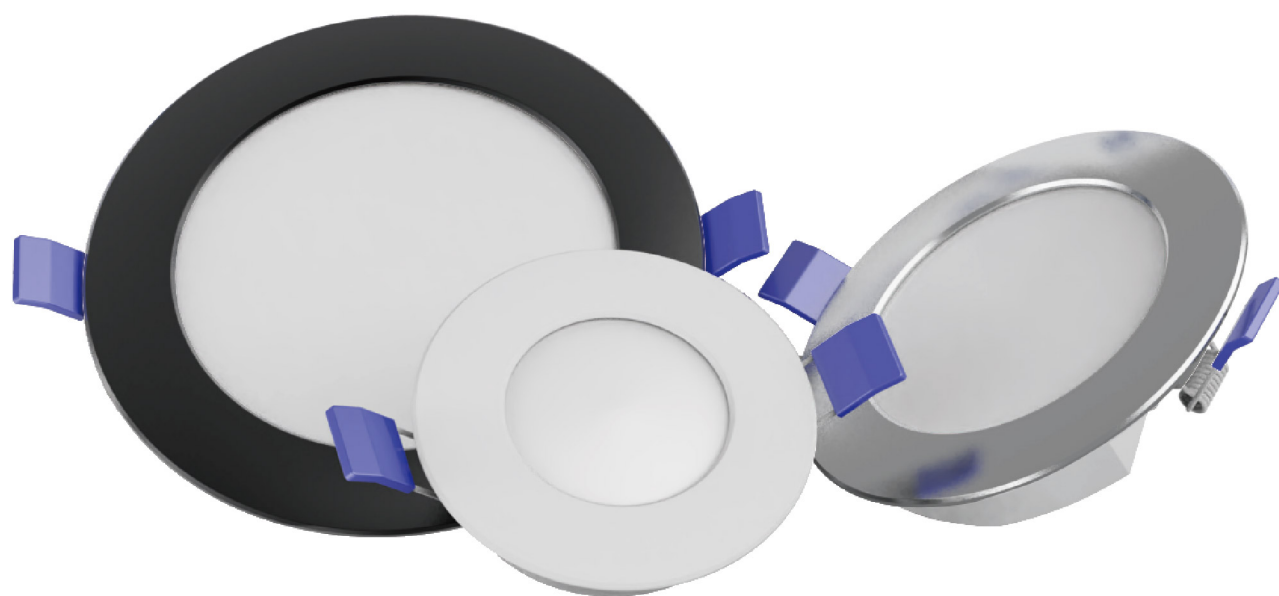

Sunflower Series LED Downlight

- Discover Uniform Brightness
- Adopting Back-lit illumination technology, luminous efficacy $\geq 80\text{lm/W}$
- Including 170° optical lens on each LED to improve light uniformity, creating an eye comfort environment for users
- Built-in driver ensures both a real flatness and a higher safety level, with 15% packing size reduced
- Modularized structure allows an easier SKD solution

Surface Color: White/Black/Silver

Watts(W)	P.F.	Luminous Flux(lm)	Hole size(mm)	Dimension(mm)
3W	0.4	240lm	(Φ)70-80mm	(Φ)90mmx24mm
6W	0.5	480lm	(Φ)100-110mm	(Φ)120mmx24mm
9W	0.5	720lm	(Φ)125-135mm	(Φ)150mmx24mm
12W	0.5	960lm	(Φ)140-160mm	(Φ)170mmx24mm
18W	0.5	1440lm	(Φ)195-210mm	(Φ)225mmx24mm

Surface Color: White/Black/Silver

Sunflower Series - Surface

Watts(W)	P.F.	Luminous Flux(lm)	Dimension(mm)
6W	0.5	480lm	(Φ)120mmx30mm
12W	0.5	960lm	(Φ)170mmx30mm
18W	0.5	1440lm	(Φ)225mmx30mm

Surface Color: White/Black/Silver

Surface Color: White/Black/Silver