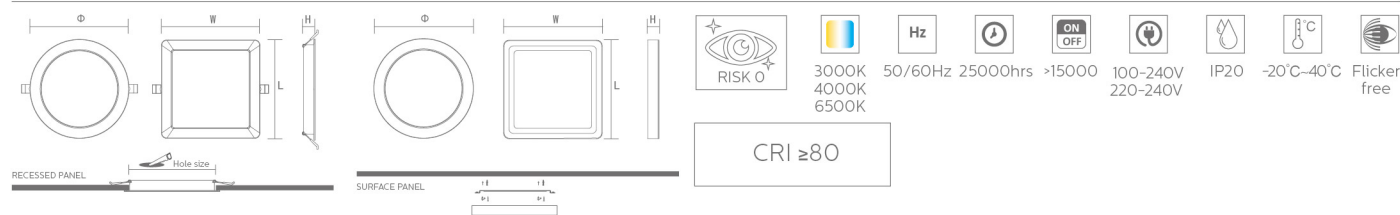

Sunflower Series LED Downlight

- Discover Uniform Brightness
- Adopting Back-lit illumination technology, luminous efficacy $\geq 80\text{lm/W}$
- Including 170° optical lens on each LED to improve light uniformity, creating an eye comfort environment for users
- Built-in driver ensures both a real flatness and a higher safety level, with 15% packing size reduced
- Modularized structure allows an easier SKD solution

720lm
9W

Sunflower Series - Recessed

Watts(W)	P.F.	Luminous Flux(lm)	Hole size(mm)	Dimension(mm)
3W	0.4	240lm	(Φ)70-80mm	(Φ)90mmx23mm
6W	0.5	570lm	(Φ)100-110mm	(Φ)120mmx23mm
9W	0.5	720lm	(Φ)125-135mm	(Φ)150mmx23mm
12W	0.5	960lm	(Φ)140-160mm	(Φ)170mmx23mm
18W	0.5	1440lm	(Φ)195-210mm	(Φ)225mmx23mm

Surface Color: White/Black/Silver

Watts(W)	P.F.	Luminous Flux(lm)	Hole size(mm)	Dimension(mm)
3W	0.4	240lm	(Φ)70-80mm	(Φ)90mmx24mm
6W	0.5	480lm	(Φ)100-110mm	(Φ)120mmx24mm
9W	0.5	720lm	(Φ)125-135mm	(Φ)150mmx24mm
12W	0.5	960lm	(Φ)140-160mm	(Φ)170mmx24mm
18W	0.5	1440lm	(Φ)195-210mm	(Φ)225mmx24mm

Watts(W)	P.F.	Luminous Flux(lm)	Dimension(mm)
6W	0.5	480lm	(Φ)120mmx30mm
12W	0.5	960lm	(Φ)170mmx30mm
18W	0.5	1440lm	(Φ)225mmx30mm

Surface Color: White

Watts(W)	P.F.	Luminous Flux(lm)	Dimension(mm)
6W	0.5	480lm	120mmx120mmx28mm
12W	0.5	960lm	170mmx170mmx28mm
18W	0.5	1440lm	225mmx225mmx28mm