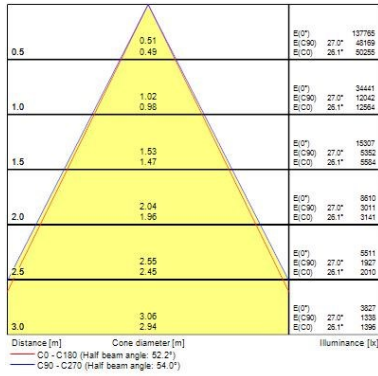

Start Highbay

START Highbay IP65 1-10V 26000lm 840 MB

0039346

Max. Luminaires per 16A B Breaker	5
Max. Luminaires per 20A B Breaker	7

Lifetime data

Lumen maintenance - L70 B50	54000
Lumen maintenance - L70 B20	54000
Lumen maintenance - L70 B10	54000
Lumen maintenance - L80 B50	50000
Lumen maintenance - L80 B20	50000
Lumen maintenance - L80 B10	50000
Lumen maintenance - L90 B50	22000
Lumen maintenance - L90 B20	22000
Lumen maintenance - L90 B10	22000
Average life (Nominal) (h)	50000

Physical data

Housing colour	Black
IP rating	IP65
IK rating	IK08
Diffuser finish	Clear
Diffuser material	Polycarbonate
Nominal Product Length (mm)	339
Nominal Product Width (mm)	339
Nominal Product Height (mm)	194
Weight (kg)	3.7

Packaging

Single packaging type	Carton
Product EAN number	5410288393469
Packaging single length / height (cm)	40.0
Packaging single width (cm)	40.0
Packaging single depth (cm)	18.7
DUN14 (outer)	05410288393469
Units per outer package	1
Packaging outer length / height (cm)	40.0
Packaging outer width (cm)	40.0
Packaging outer depth (cm)	18.7

PHOTOMETRY

Start Highbay START Highbay IP65 1-10V 26000lm 840 MB 0039346