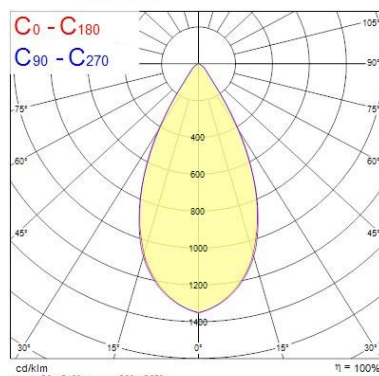

Start Highbay

START Highbay IP65 1-10V 26000lm 840 MB

0039346

Max. Luminaires per 16A B Breaker	5
Max. Luminaires per 20A B Breaker	7

Lifetime data

Lumen maintenance - L70 B50	54000
Lumen maintenance - L70 B20	54000
Lumen maintenance - L70 B10	54000
Lumen maintenance - L80 B50	50000
Lumen maintenance - L80 B20	50000
Lumen maintenance - L80 B10	50000
Lumen maintenance - L90 B50	22000
Lumen maintenance - L90 B20	22000
Lumen maintenance - L90 B10	22000
Average life (Nominal) (h)	50000

Physical data

Housing colour	Black
IP rating	IP65
IK rating	IK08
Diffuser finish	Clear
Diffuser material	Polycarbonate
Nominal Product Length (mm)	339
Nominal Product Width (mm)	339
Nominal Product Height (mm)	194
Weight (kg)	3.7

Packaging

Single packaging type	Carton
Product EAN number	5410288393469
Packaging single length / height (cm)	40.0
Packaging single width (cm)	40.0
Packaging single depth (cm)	18.7
DUN14 (outer)	05410288393469
Units per outer package	1
Packaging outer length / height (cm)	40.0
Packaging outer width (cm)	40.0
Packaging outer depth (cm)	18.7

PHOTOMETRY

Start Highbay START Highbay IP65 1-10V 26000lm 840 MB 0039346