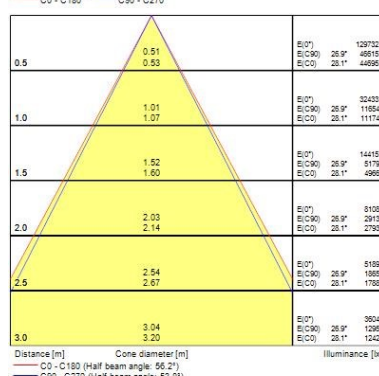

Start Highbay

START Highbay IP65 1-10V 26000lm 840 MB

0039346

Max. Luminaires per 16A B Breaker	5
Max. Luminaires per 20A B Breaker	7

Lifetime data

Lumen maintenance - L70 B50	54000
Lumen maintenance - L70 B20	54000
Lumen maintenance - L70 B10	54000
Lumen maintenance - L80 B50	50000
Lumen maintenance - L80 B20	50000
Lumen maintenance - L80 B10	50000
Lumen maintenance - L90 B50	22000
Lumen maintenance - L90 B20	22000
Lumen maintenance - L90 B10	22000
Average life (Nominal) (h)	50000

Physical data

Housing colour	Black
IP rating	IP65
IK rating	IK08
Diffuser finish	Clear
Diffuser material	Polycarbonate
Nominal Product Length (mm)	339
Nominal Product Width (mm)	339
Nominal Product Height (mm)	194
Weight (kg)	3.7

Packaging

Single packaging type	Carton
Product EAN number	5410288393469
Packaging single length / height (cm)	40.0
Packaging single width (cm)	40.0
Packaging single depth (cm)	18.7
DUN14 (outer)	05410288393469
Units per outer package	1
Packaging outer length / height (cm)	40.0
Packaging outer width (cm)	40.0
Packaging outer depth (cm)	18.7

PHOTOMETRY

Start Highbay START Highbay IP65 1-10V 26000lm 840 MB 0039346