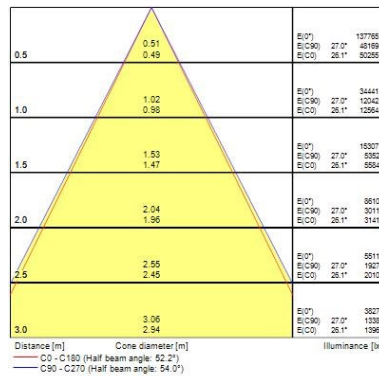

Start Highbay

START Highbay IP65 1-10V 26000lm 840 MB

0039346

Max. Luminaires per 16A B Breaker	5
Max. Luminaires per 20A B Breaker	7

Lifetime data

Lumen maintenance - L70 B50	54000
Lumen maintenance - L70 B20	54000
Lumen maintenance - L70 B10	54000
Lumen maintenance - L80 B50	50000
Lumen maintenance - L80 B20	50000
Lumen maintenance - L80 B10	50000
Lumen maintenance - L90 B50	22000
Lumen maintenance - L90 B20	22000
Lumen maintenance - L90 B10	22000
Average life (Nominal) (h)	50000

Physical data

Housing colour	Black
IP rating	IP65
IK rating	IK08
Diffuser finish	Clear
Diffuser material	Polycarbonate
Nominal Product Length (mm)	339
Nominal Product Width (mm)	339
Nominal Product Height (mm)	194
Weight (kg)	3.7

Packaging

Single packaging type	Carton
Product EAN number	5410288393469
Packaging single length / height (cm)	40.0
Packaging single width (cm)	40.0
Packaging single depth (cm)	18.7
DUN14 (outer)	05410288393469
Units per outer package	1
Packaging outer length / height (cm)	40.0
Packaging outer width (cm)	40.0
Packaging outer depth (cm)	18.7

PHOTOMETRY

Start Highbay START Highbay IP65 1-10V 26000lm 840 MB 0039346