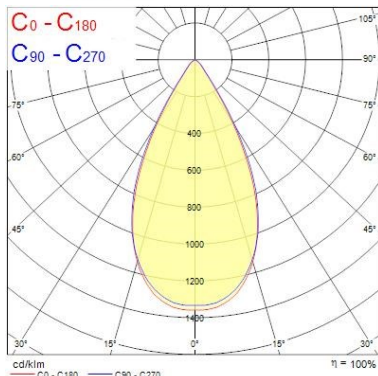

Start Highbay

START Highbay IP65 1-10V 26000lm 840 MB

0039346

Max. Luminaires per 16A B Breaker	5
Max. Luminaires per 20A B Breaker	7

Lifetime data

Lumen maintenance - L70 B50	54000
Lumen maintenance - L70 B20	54000
Lumen maintenance - L70 B10	54000
Lumen maintenance - L80 B50	50000
Lumen maintenance - L80 B20	50000
Lumen maintenance - L80 B10	50000
Lumen maintenance - L90 B50	22000
Lumen maintenance - L90 B20	22000
Lumen maintenance - L90 B10	22000
Average life (Nominal) (h)	50000

Physical data

Housing colour	Black
IP rating	IP65
IK rating	IK08
Diffuser finish	Clear
Diffuser material	Polycarbonate
Nominal Product Length (mm)	339
Nominal Product Width (mm)	339
Nominal Product Height (mm)	194
Weight (kg)	3.7

Packaging

Single packaging type	Carton
Product EAN number	5410288393469
Packaging single length / height (cm)	40.0
Packaging single width (cm)	40.0
Packaging single depth (cm)	18.7
DUN14 (outer)	05410288393469
Units per outer package	1
Packaging outer length / height (cm)	40.0
Packaging outer width (cm)	40.0
Packaging outer depth (cm)	18.7

PHOTOMETRY

Start Highbay START Highbay IP65 1-10V 26000lm 840 MB 0039346