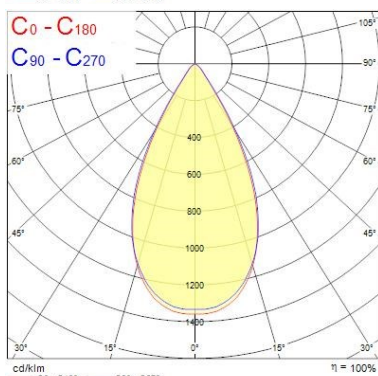

Start Highbay

START Highbay IP65 1-10V 26000lm 840 MB

0039346

Max. Luminaires per 16A B Breaker	5
Max. Luminaires per 20A B Breaker	7

Lifetime data

Lumen maintenance - L70 B50	54000
Lumen maintenance - L70 B20	54000
Lumen maintenance - L70 B10	54000
Lumen maintenance - L80 B50	50000
Lumen maintenance - L80 B20	50000
Lumen maintenance - L80 B10	50000
Lumen maintenance - L90 B50	22000
Lumen maintenance - L90 B20	22000
Lumen maintenance - L90 B10	22000
Average life (Nominal) (h)	50000

Physical data

Housing colour	Black
IP rating	IP65
IK rating	IK08
Diffuser finish	Clear
Diffuser material	Polycarbonate
Nominal Product Length (mm)	339
Nominal Product Width (mm)	339
Nominal Product Height (mm)	194
Weight (kg)	3.7

Packaging

Single packaging type	Carton
Product EAN number	5410288393469
Packaging single length / height (cm)	40.0
Packaging single width (cm)	40.0
Packaging single depth (cm)	18.7
DUN14 (outer)	05410288393469
Units per outer package	1
Packaging outer length / height (cm)	40.0
Packaging outer width (cm)	40.0
Packaging outer depth (cm)	18.7

PHOTOMETRY

Start Highbay START Highbay IP65 1-10V 26000lm 840 MB 0039346