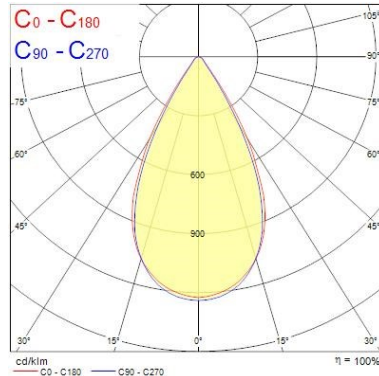

Start Highbay

START Highbay IP65 1-10V 26000lm 840 MB

0039346

Max. Luminaires per 16A B Breaker	5
Max. Luminaires per 20A B Breaker	7

Lifetime data

Lumen maintenance - L70 B50	54000
Lumen maintenance - L70 B20	54000
Lumen maintenance - L70 B10	54000
Lumen maintenance - L80 B50	50000
Lumen maintenance - L80 B20	50000
Lumen maintenance - L80 B10	50000
Lumen maintenance - L90 B50	22000
Lumen maintenance - L90 B20	22000
Lumen maintenance - L90 B10	22000
Average life (Nominal) (h)	50000

Physical data

Housing colour	Black
IP rating	IP65
IK rating	IK08
Diffuser finish	Clear
Diffuser material	Polycarbonate
Nominal Product Length (mm)	339
Nominal Product Width (mm)	339
Nominal Product Height (mm)	194
Weight (kg)	3.7

Packaging

Single packaging type	Carton
Product EAN number	5410288393469
Packaging single length / height (cm)	40.0
Packaging single width (cm)	40.0
Packaging single depth (cm)	18.7
DUN14 (outer)	05410288393469
Units per outer package	1
Packaging outer length / height (cm)	40.0
Packaging outer width (cm)	40.0
Packaging outer depth (cm)	18.7

PHOTOMETRY

Start Highbay START Highbay IP65 1-10V 26000lm 840 MB 0039346