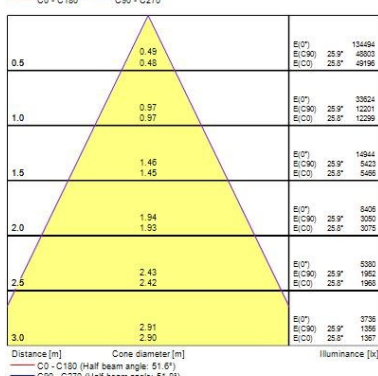

Start Highbay

START Highbay IP65 1-10V 26000lm 840 MB

0039346

Max. Luminaires per 16A B Breaker	5
Max. Luminaires per 20A B Breaker	7

Lifetime data

Lumen maintenance - L70 B50	54000
Lumen maintenance - L70 B20	54000
Lumen maintenance - L70 B10	54000
Lumen maintenance - L80 B50	50000
Lumen maintenance - L80 B20	50000
Lumen maintenance - L80 B10	50000
Lumen maintenance - L90 B50	22000
Lumen maintenance - L90 B20	22000
Lumen maintenance - L90 B10	22000
Average life (Nominal) (h)	50000

Physical data

Housing colour	Black
IP rating	IP65
IK rating	IK08
Diffuser finish	Clear
Diffuser material	Polycarbonate
Nominal Product Length (mm)	339
Nominal Product Width (mm)	339
Nominal Product Height (mm)	194
Weight (kg)	3.7

Packaging

Single packaging type	Carton
Product EAN number	5410288393469
Packaging single length / height (cm)	40.0
Packaging single width (cm)	40.0
Packaging single depth (cm)	18.7
DUN14 (outer)	05410288393469
Units per outer package	1
Packaging outer length / height (cm)	40.0
Packaging outer width (cm)	40.0
Packaging outer depth (cm)	18.7

PHOTOMETRY

Start Highbay START Highbay IP65 1-10V 26000lm 840 MB 0039346