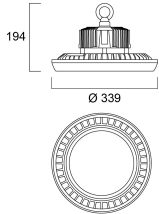

Start Highbay

START Highbay IP65 1-10V 26000lm 840 MB
0039346

TECHNICAL DRAWINGS

SYLVANIA 0039346

This luminaire contains built in LED lamps.

The lamps cannot be changed in the luminaire.

874/2012