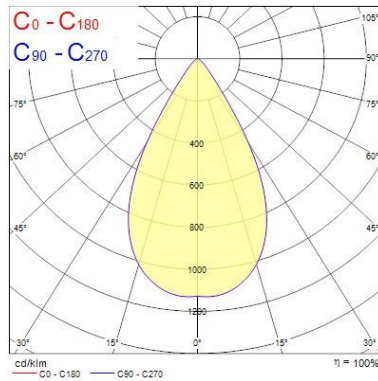

Lifetime data

Lumen maintenance - L80 B50	54000
-----------------------------	-------

Physical data

IP rating	IP66
IK rating	IK08
Nominal Product Length (mm)	365
Nominal Product Width (mm)	365
Nominal Product Height (mm)	360
Nominal Product Diameter (mm)	365
Weight (kg)	5.3

Packaging

Single packaging type	Carton
Product EAN number	5410288438993
Packaging single length / height (cm)	43.5
Packaging single width (cm)	43.5
Packaging single depth (cm)	26.0

Start Highbay HE

START Highbay HE IP66 1-10V 35000lm 840 MB
0043899

DUN14 (outer)	05410288438993
Units per outer package	1
Packaging outer length / height (cm)	43.5
Packaging outer width (cm)	43.5
Packaging outer depth (cm)	26.0

PHOTOMETRY

0.5	0.56	E(0°) E(C0)	185508 51990
1.0	1.12	E(0°) E(C0)	38716 12997
1.5	1.68	E(0°) E(C0)	17213 6777
2.0	2.24	E(0°) E(C0)	9719 3249
2.5	2.81	E(0°) E(C0)	6220 2080
3.0	3.37	E(0°) E(C0)	4320 1444

Distance [m] Cone diameter [m] Illuminance [lx]

— C0 - C180 (Half beam angle: 55.6°)

TECHNICAL DRAWINGS

Start Highbay HE

START Highbay HE IP66 1-10V 35000lm 840 MB
0043899

SYLVANIA 0043899

 This luminaire contains built-in LED lamps