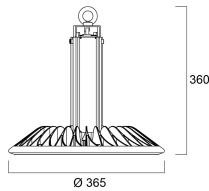

Lifetime data

Lumen maintenance - L80 B50	54000
-----------------------------	-------

Physical data

IP rating	IP66
IK rating	IK08
Nominal Product Length (mm)	365
Nominal Product Width (mm)	365
Nominal Product Height (mm)	360
Nominal Product Diameter (mm)	365
Weight (kg)	5.3

Packaging

Single packaging type	Carton
Product EAN number	5410288438993
Packaging single length / height (cm)	43.5
Packaging single width (cm)	43.5
Packaging single depth (cm)	26.0

Start Highbay HE

START Highbay HE IP66 1-10V 35000lm 840 MB
0043899

DUN14 (outer)	05410288438993
Units per outer package	1
Packaging outer length / height (cm)	43.5
Packaging outer width (cm)	43.5
Packaging outer depth (cm)	26.0

PHOTOMETRY

0.5	0.56	E(0°) E(C0)	185508 51990
1.0	1.12	E(0°) E(C0)	38716 12997
1.5	1.68	E(0°) E(C0)	17213 6777
2.0	2.24	E(0°) E(C0)	9719 3249
2.5	2.81	E(0°) E(C0)	6220 2080
3.0	3.37	E(0°) E(C0)	4320 1444

Distance [m] Cone diameter [m] Illuminance [lx]

— C0 - C180 (Half beam angle: 55.6°)

TECHNICAL DRAWINGS

Start Highbay HE

START Highbay HE IP66 1-10V 35000lm 840 MB
0043899

SYLVANIA 0043899

 This luminaire contains built-in LED lamps