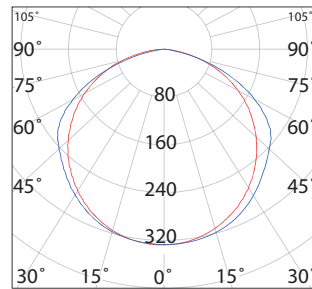

No.	Item code	Power (W)	Dimension (mm)	CRI (%)	Lumen (lm)	Input Current (mA)	CCT (K)
P6-7	LED-S-PanelRC-EIII-SQ598-37W	37	L598 x W598 x H40	>80	3300	170	4000/5700

Panel Grille - Low Glare UGR<16

A high efficient panel with perfect glare control for high-end office application. UGR<16. Modular light structure