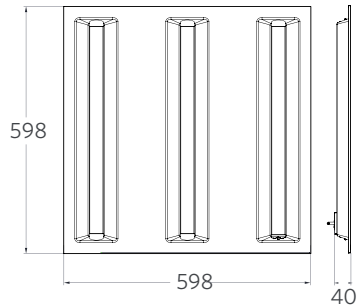

LED PANEL

NEW! LED Backlit Panel

Features

- Efficiency up to 100lm/W
- Multiple installation style: Lay-in/Recessed/Pendant/Surface*
- Up to 30000 HR lifetime

No.	Item code	Power (W)	Power Factor	CRI (%)	Lumen (lm)	Efficacy (lm/W)	Dimension (mm)	Cut-out (mm)	CCT (K)
P6-1	LED-PanelRc-BL Sq595-36W-HF-WH	36	0.90	>80	3600	100	L595 x W595 x H46.5	585 x 585	4000/6000
P6-2	LED-PanelRc-BL Re295-36W-HF-WH	36	0.90	>80	3600	100	L1195 x W295 x H46.5	1185 x 285	4000/6000
P6-3	LED-PanelRc-BL Sq595-48W-HF-WH	48	0.90	>80	4800	100	L595 x W595 x H46.5	1185 x 285	4000/6000
P6-4	LED-PanelRc-BL Re295-48W-HF-WH	48	0.90	>80	4800	100	L1195 x W295 x H46.5	1185 x 285	4000/6000

Accessory: Surface Mount Casing, Suspension and Recessed

No.	Item code	Dimension (mm)
P6-5	OPL SPL SM EII SQ595 (Surface Casing for SQ595)	600 x 600 x H65
P6-6	OPL-LED-SPANEL-EII-Suspension Steel Cable (4pcs/set)	

No.	Item code
PA3	OPL S PANELRC BL CLIPS (4pcs/set)
PA4	OPL S PANELRC EII CLIPS (4pcs/set)

ECOMAX-III LED Panel

Accessory:
Slim Panel SQ598
EcoMaxIII Clip

No.	Item code	Power (W)	Dimension (mm)	CRI (%)	Lumen (lm)	Input Current (mA)	CCT (K)
P6-7	LED-S-PanelRC-EIII-SQ598-37W	37	L598 x W598 x H40	>80	3300	170	4000/5700

Panel Grille - Low Glare UGR<16

A high efficient panel with perfect glare control for high-end office application. UGR<16. Modular light structure

No.	Item code	Power (W)	Dimension (mm)	CRI (%)	Lumen (lm)	Input Current (mA)	CCT (K)
P6-8	LED-PanelRC-SQ298-11W	11	L298 x W298 x H75	>80	1100	60	4000