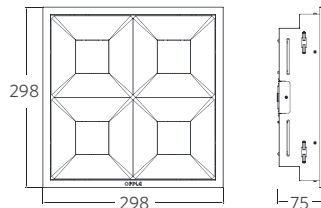

LED PANEL

NEW! LED Backlit Panel

Features

- Efficiency up to 100lm/W
- Multiple installation style: Lay-in/Recessed/Pendant/Surface*
- Up to 30000 HR lifetime

No.	Item code	Power (W)	Power Factor	CRI (%)	Lumen (lm)	Efficacy (lm/W)	Dimension (mm)	Cut-out (mm)	CCT (K)
P6-1	LED-PanelRc-BL Sq595-36W-HF-WH	36	0.90	>80	3600	100	L595 x W595 x H46.5	585 x 585	4000/6000
P6-2	LED-PanelRc-BL Re295-36W-HF-WH	36	0.90	>80	3600	100	L1195 x W295 x H46.5	1185 x 285	4000/6000
P6-3	LED-PanelRc-BL Sq595-48W-HF-WH	48	0.90	>80	4800	100	L595 x W595 x H46.5	1185 x 285	4000/6000
P6-4	LED-PanelRc-BL Re295-48W-HF-WH	48	0.90	>80	4800	100	L1195 x W295 x H46.5	1185 x 285	4000/6000

Accessory: Surface Mount Casing, Suspension and Recessed

No.	Item code	Dimension (mm)
P6-5	OPL SPL SM EII SQ595 (Surface Casing for SQ595)	600 x 600 x H65
P6-6	OPL-LED-SPANEL-EII-Suspension Steel Cable (4pcs/set)	

No.	Item code
PA3	OPL S PANELRC BL CLIPS (4pcs/set)
PA4	OPL S PANELRC EII CLIPS (4pcs/set)

ECOMAX-III LED Panel

Accessory:
Slim Panel SQ598
EcoMaxIII Clip

No.	Item code	Power (W)	Dimension (mm)	CRI (%)	Lumen (lm)	Input Current (mA)	CCT (K)
P6-7	LED-S-PanelRC-EIII-SQ598-37W	37	L598 x W598 x H40	>80	3300	170	4000/5700

Panel Grille - Low Glare UGR<16

A high efficient panel with perfect glare control for high-end office application. UGR<16. Modular light structure

No.	Item code	Power (W)	Dimension (mm)	CRI (%)	Lumen (lm)	Input Current (mA)	CCT (K)
P6-8	LED-PanelRC-SQ298-11W	11	L298 x W298 x H75	>80	1100	60	4000