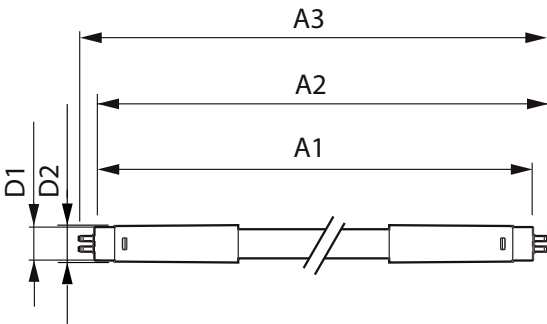

Essential LED tubes T5 Mains

Approval and Application

Energy Efficiency Label (EEL)	A+
Energy Saving Product	Yes
Approval Marks	CE marking RoHS compliance KEMA Keur certificate
Energy Consumption kWh/1000 h	- kWh

Product Data

Full product code	871869666752100

Order product name	CorePro LEDtube 1200mm 16W840 G5 I MX
EAN/UPC - Product	8718696667521
Order code	929001275212
Numerator - Quantity Per Pack	1
Numerator - Packs per outer box	20
Material Nr. (12NC)	929001275212
Net Weight (Piece)	0.162 kg

Dimensional drawing

TLED 100-240V 16-28W 4000K G5 ND

Product	D1	D2	A1	A2	A3
CorePro LEDtube 1200mm 16W840 G5 I MX	15.8 mm	19 mm	1149 mm	1156.1 mm	1163.2 mm