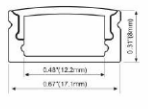

ALP001-R

ALP002-R

ALP002-RL

ALP004-RL

ALP003-R

ALP004-R

ALP005

ALP006