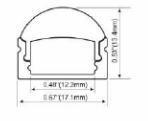

ALP001-R

ALP002-R

ALP002-RL

ALP004-RL

ALP003-R

ALP004-R

ALP005

ALP006