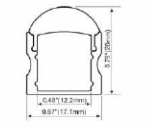

ALP001-R

ALP002-R

ALP002-RL

ALP004-RL

ALP003-R

ALP004-R

ALP005

ALP006