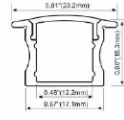

ALP001-R

ALP002-R

ALP002-RL

ALP004-RL

ALP003-R

ALP004-R

ALP005

ALP006