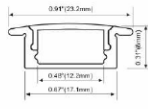

ALP001-R

ALP002-R

ALP002-RL

ALP004-RL

ALP003-R

ALP004-R

ALP005

ALP006