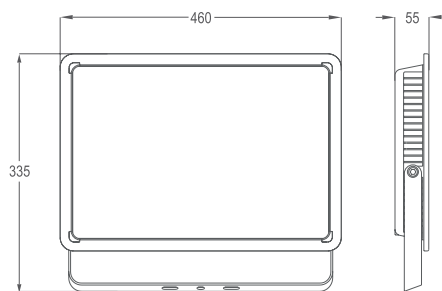

APPLICATION

- Parks, Gardens, Facade Lightings, Parking Areas, Commercial and Residential Areas

MEASUREMENT & ORDER CODE

WATTAGE	ORDER CODE	TYPICAL LUMINOUS FLUX	CARTON DIMENSION (L x W x H) mm	NETT WEIGHT
30W	Melo 30W	3100	170 x 185 x 40	0.56 kg
50W	Melo 50W	5200	200 x 245 x 45	0.93 kg
100W	Melo 100W	11000	270 x 365 x 70	1.8 kg
150W	Melo 150W	16000	310 x 430 x 70	3.2 kg
200W	Melo 200W	21000	355 x 505 x 70	4.2 kg

* Please indicate LED color temperature when ordering.

* All result tested base on 6500K CCT LEDs.

DIMENSION

MELO-30W

MELO-50W

MELO-100W

MELO-150W

MELO-200W

PHOTOMETRIC

MELO-30W

MELO-50W

MELO-100W

MELO-150W

MELO-200W

Note: All specifications are subject to change without prior notice for product improvement. Images, pictures, and illustrations used are for illustrative purposes only and the color printed may differ from the actual product.