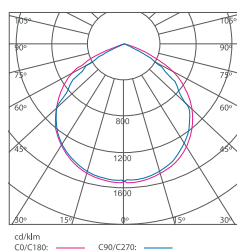

APPLICATION

- Parks, Gardens, Facade Lightings, Parking Areas, Commercial and Residential Areas

MEASUREMENT & ORDER CODE

WATTAGE	ORDER CODE	TYPICAL LUMINOUS FLUX	CARTON DIMENSION (L x W x H) mm	NETT WEIGHT
30W	Melo 30W	3100	170 x 185 x 40	0.56 kg
50W	Melo 50W	5200	200 x 245 x 45	0.93 kg
100W	Melo 100W	11000	270 x 365 x 70	1.8 kg
150W	Melo 150W	16000	310 x 430 x 70	3.2 kg
200W	Melo 200W	21000	355 x 505 x 70	4.2 kg

* Please indicate LED color temperature when ordering.

* All result tested base on 6500K CCT LEDs.

DIMENSION

MELO-30W

MELO-50W

MELO-100W

MELO-150W

MELO-200W

PHOTOMETRIC

MELO-30W

MELO-50W

MELO-100W

MELO-150W

MELO-200W

Note: All specifications are subject to change without prior notice for product improvement. Images, pictures, and illustrations used are for illustrative purposes only and the color printed may differ from the actual product.