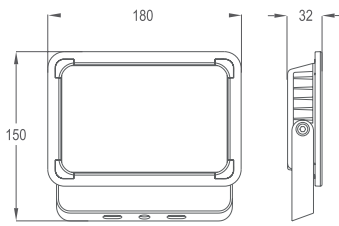

APPLICATION

- Parks, Gardens, Facade Lightings, Parking Areas, Commercial and Residential Areas

MEASUREMENT & ORDER CODE

WATTAGE	ORDER CODE	TYPICAL LUMINOUS FLUX	CARTON DIMENSION (L x W x H) mm	NETT WEIGHT
30W	Melo 30W	3100	170 x 185 x 40	0.56 kg
50W	Melo 50W	5200	200 x 245 x 45	0.93 kg
100W	Melo 100W	11000	270 x 365 x 70	1.8 kg
150W	Melo 150W	16000	310 x 430 x 70	3.2 kg
200W	Melo 200W	21000	355 x 505 x 70	4.2 kg

* Please indicate LED color temperature when ordering.

* All result tested base on 6500K CCT LEDs.

DIMENSION

MELO-30W

MELO-50W

MELO-100W

MELO-150W

MELO-200W