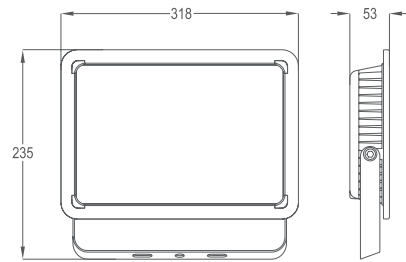

APPLICATION

- Parks, Gardens, Facade Lightings, Parking Areas, Commercial and Residential Areas

MEASUREMENT & ORDER CODE

WATTAGE	ORDER CODE	TYPICAL LUMINOUS FLUX	CARTON DIMENSION (L x W x H) mm	NETT WEIGHT
30W	Melo 30W	3100	170 x 185 x 40	0.56 kg
50W	Melo 50W	5200	200 x 245 x 45	0.93 kg
100W	Melo 100W	11000	270 x 365 x 70	1.8 kg
150W	Melo 150W	16000	310 x 430 x 70	3.2 kg
200W	Melo 200W	21000	355 x 505 x 70	4.2 kg

* Please indicate LED color temperature when ordering.

* All result tested base on 6500K CCT LEDs.

DIMENSION

MELO-30W

MELO-50W

MELO-100W

MELO-150W

MELO-200W

PHOTOMETRIC

MELO-30W

MELO-50W

MELO-100W

MELO-150W

MELO-200W

Note: All specifications are subject to change without prior notice for product improvement. Images, pictures, and illustrations used are for illustrative purposes only and the color printed may differ from the actual product.