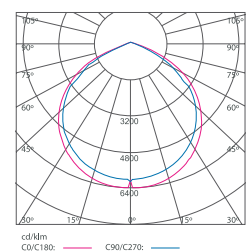

APPLICATION

- Parks, Gardens, Facade Lightings, Parking Areas, Commercial and Residential Areas

MEASUREMENT & ORDER CODE

WATTAGE	ORDER CODE	TYPICAL LUMINOUS FLUX	CARTON DIMENSION (L x W x H) mm	NETT WEIGHT
30W	Melo 30W	3100	170 x 185 x 40	0.56 kg
50W	Melo 50W	5200	200 x 245 x 45	0.93 kg
100W	Melo 100W	11000	270 x 365 x 70	1.8 kg
150W	Melo 150W	16000	310 x 430 x 70	3.2 kg
200W	Melo 200W	21000	355 x 505 x 70	4.2 kg

* Please indicate LED color temperature when ordering.

* All result tested base on 6500K CCT LEDs.

DIMENSION

MELO-30W

MELO-50W

MELO-100W

MELO-150W

MELO-200W

PHOTOMETRIC

MELO-30W

MELO-50W

MELO-100W

MELO-150W

MELO-200W

Note: All specifications are subject to change without prior notice for product improvement. Images, pictures, and illustrations used are for illustrative purposes only and the color printed may differ from the actual product.