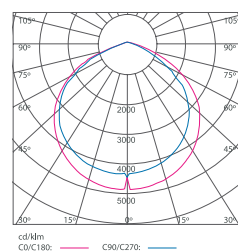

* Please indicate LED color temperature when ordering.

* All result tested base on 6500K CCT LEDs.

DIMENSION

MELO-30W

MELO-50W

MELO-100W

MELO-150W

MELO-200W

PHOTOMETRIC

MELO-30W

MELO-50W

MELO-100W

MELO-150W

MELO-200W

Note: All specifications are subject to change without prior notice for product improvement. Images, pictures, and illustrations used are for illustrative purposes only and the color printed may differ from the actual product.