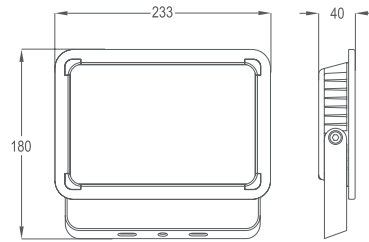

APPLICATION

- Parks, Gardens, Facade Lightings, Parking Areas, Commercial and Residential Areas

MEASUREMENT & ORDER CODE

WATTAGE	ORDER CODE	TYPICAL LUMINOUS FLUX	CARTON DIMENSION (L x W x H) mm	NETT WEIGHT
30W	Melo 30W	3100	170 x 185 x 40	0.56 kg
50W	Melo 50W	5200	200 x 245 x 45	0.93 kg
100W	Melo 100W	11000	270 x 365 x 70	1.8 kg
150W	Melo 150W	16000	310 x 430 x 70	3.2 kg
200W	Melo 200W	21000	355 x 505 x 70	4.2 kg

* Please indicate LED color temperature when ordering.

* All result tested base on 6500K CCT LEDs.

DIMENSION

MELO-30W

MELO-50W

MELO-100W

MELO-150W

MELO-200W

PHOTOMETRIC

MELO-30W

MELO-50W

MELO-100W

MELO-150W

MELO-200W

Note: All specifications are subject to change without prior notice for product improvement. Images, pictures, and illustrations used are for illustrative purposes only and the color printed may differ from the actual product.