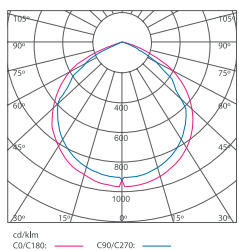

APPLICATION

- Parks, Gardens, Facade Lightings, Parking Areas, Commercial and Residential Areas

MEASUREMENT & ORDER CODE

WATTAGE	ORDER CODE	TYPICAL LUMINOUS FLUX	CARTON DIMENSION (L x W x H) mm	NETT WEIGHT
30W	Melo 30W	3100	170 x 185 x 40	0.56 kg
50W	Melo 50W	5200	200 x 245 x 45	0.93 kg
100W	Melo 100W	11000	270 x 365 x 70	1.8 kg
150W	Melo 150W	16000	310 x 430 x 70	3.2 kg
200W	Melo 200W	21000	355 x 505 x 70	4.2 kg

* Please indicate LED color temperature when ordering.

* All result tested base on 6500K CCT LEDs.

DIMENSION

MELO-30W

MELO-50W

MELO-100W

MELO-150W

MELO-200W

PHOTOMETRIC

MELO-30W

MELO-50W

MELO-100W

MELO-150W

MELO-200W

Note: All specifications are subject to change without prior notice for product improvement. Images, pictures, and illustrations used are for illustrative purposes only and the color printed may differ from the actual product.