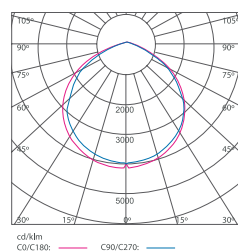

* Please indicate LED color temperature when ordering.

* All result tested base on 6500K CCT LEDs.

DIMENSION

MELO-30W

MELO-50W

MELO-100W

MELO-150W

MELO-200W

PHOTOMETRIC

MELO-30W

MELO-50W

MELO-100W

MELO-150W

MELO-200W

Note: All specifications are subject to change without prior notice for product improvement. Images, pictures, and illustrations used are for illustrative purposes only and the color printed may differ from the actual product.