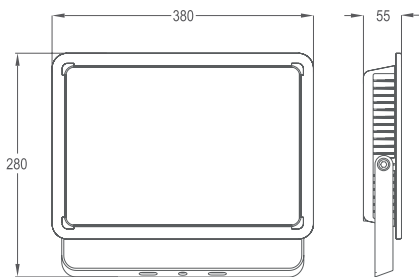

APPLICATION

- Parks, Gardens, Facade Lightings, Parking Areas, Commercial and Residential Areas

MEASUREMENT & ORDER CODE

WATTAGE	ORDER CODE	TYPICAL LUMINOUS FLUX	CARTON DIMENSION (L x W x H) mm	NETT WEIGHT
30W	Melo 30W	3100	170 x 185 x 40	0.56 kg
50W	Melo 50W	5200	200 x 245 x 45	0.93 kg
100W	Melo 100W	11000	270 x 365 x 70	1.8 kg
150W	Melo 150W	16000	310 x 430 x 70	3.2 kg
200W	Melo 200W	21000	355 x 505 x 70	4.2 kg

* Please indicate LED color temperature when ordering.

* All result tested base on 6500K CCT LEDs.

DIMENSION

MELO-30W

MELO-50W

MELO-100W

MELO-150W

MELO-200W

PHOTOMETRIC

MELO-30W

MELO-50W

MELO-100W

MELO-150W

MELO-200W

Note: All specifications are subject to change without prior notice for product improvement. Images, pictures, and illustrations used are for illustrative purposes only and the color printed may differ from the actual product.