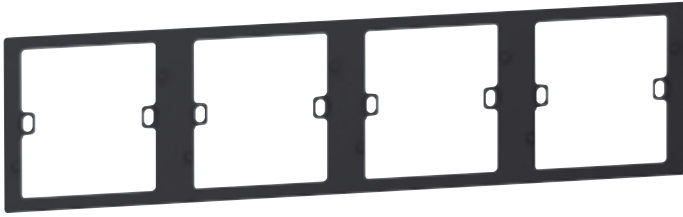

Mallia™ Senses

fixing supports and lamps

2 810 20MB

Pack	Cat.Nos	Fixing supports
		For multi-gang installation To be installed on the boxes to allow a perfect alignment of products and a regular gap between functions Distance between boxes: 86 mm Compatible only with 86 x 86 mm dimensions products (except sockets with integrated USB charger) 2-gang Dim.: 172 x 86 mm ● Aluminium ● Champagne ● Dark Bronze ● Dark Silver ● Matt Black ○ Matt White 3-gang Dim.: 258 x 86 mm ● Aluminium ● Champagne ● Dark Bronze ● Dark Silver ● Matt Black ○ Matt White 4-gang Dim.: 344 x 86 mm ● Aluminium ● Champagne ● Dark Bronze ● Dark Silver ● Matt Black ○ Matt White
5	2 810 18BA	
5	2 810 18CH	
5	2 810 18DB	
5	2 810 18DS	
5	2 810 18MB	
5	2 810 18MW	
5	2 810 19BA	
5	2 810 19CH	
5	2 810 19DB	
5	2 810 19DS	
5	2 810 19MB	
5	2 810 19MW	
5	2 810 20BA	
5	2 810 20CH	
5	2 810 20DB	
5	2 810 20DS	
5	2 810 20MB	
5	2 810 20MW	

Pack	Cat.Nos	Lamps
10	2 819 97ACC	For locator use 230 V warm white LED
10	2 819 98ACC	For indicator use 230 V red LED
10	2 819 96ACC	12 V red LED Compatible with GRMS