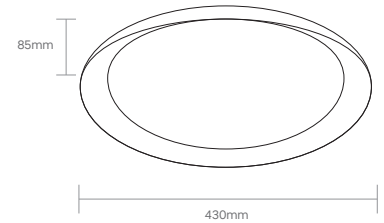

### Specifications

Model	MXL1083-HC430-30W
Wattage	30W
Lumen Output	2100lm
System Efficacy	70lm/W
Current	900mA
Beam Angle	120°
Power Factor	0.9
CRI	>80
IP	20
Lifespan	30,000hours
Dimension	430*75mm
Single Box Dimensions	530*85*530mm
Outer Box Dimensions	550*450*550mm
Packing Qty	5 PCS