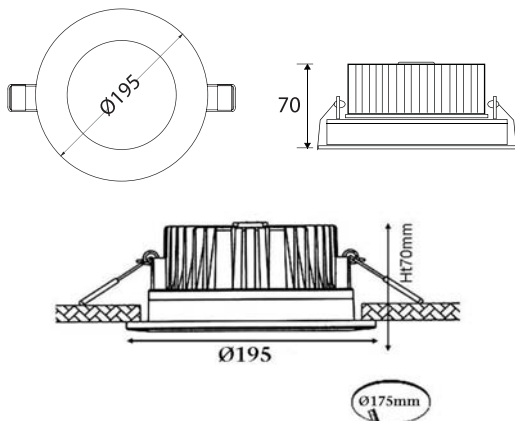

8w/18w/24w - ROUND RECESSED LED DOWN LIGHT

CRI 80

IP20

Model Number: HLD-FDL-624-8w

Round recessed down light with regressed frosted cover for glare comfort. Matt white reflector. Aluminum round trim. White.

Dimension	: Ø195mm Ht: 70mm
Lumen	: 720lm - 2160lm
Watt	: 8W, 18W, 24W
Voltage	: 220-240V 50/60Hz
Temp. Color	: 3000K
Color Rendering	: >80%

Non dimmable driver as standard

Optional:

- Non-dim driver with possibility to set the drive current to achieve optimal lighting level.
- Dimmable driver as option. 0-10VDC, DALI or leading/trailing edge line dimming.

ADVANTAGES:

- Shallow profile of 70mm.
- Optimized light mixing chamber
- Easily replaceable/upgradable modules.
- No heat, mercury or UV
- Long lifetime of 50,000 hours
- 2 year warranty on system*

APPLICATIONS

Replaces 1x18W, or 2x13W compact FL down light
Suitable for general lighting of homes, hospitality, restaurants, offices

Photometric Data: 24w, 3000K