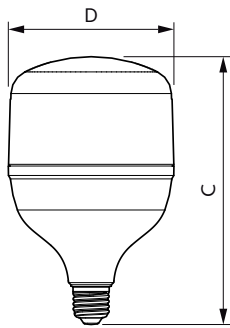

## Dimensional drawing

Product	D	C
TForce Core HB 40W E27 830 GN3	118 mm	193 mm