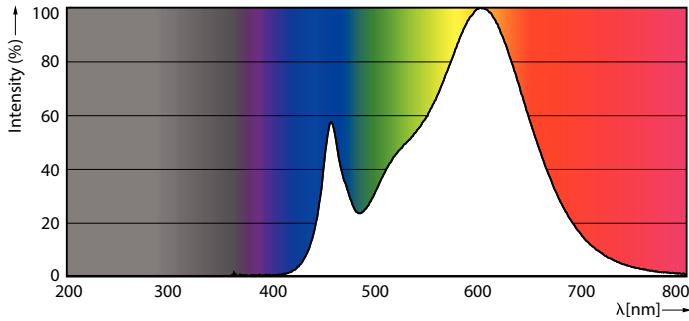

TrueForce Core LED Industrial and Retail (Highbay – HPI/SON/HPL)

Photometric data

Spectral Power Distribution Colour - TForce Core HB 40W E27 830 GN3