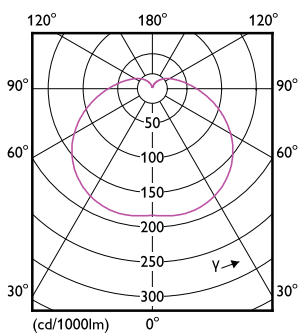

Photometric data

Light Distribution Diagram - TForce Core HB 40W E27 830 GN3

General uniform lighting - TForce Core HB 40W E27 830 GN3