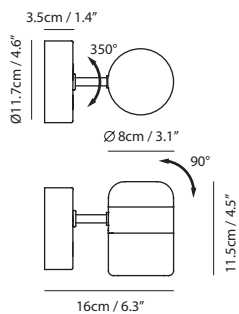

matt black + copper ring

matt white + matt brass ring

**Ling Wall**

**Model**  
SLD-80WTE

**Material**  
steel, frosted glass

**Light Source**  
LED 7W 3000K CRI90 280lm

**Feature**  
Touch dimmer switch

**Weight**  
1.2kg / 2.6lb