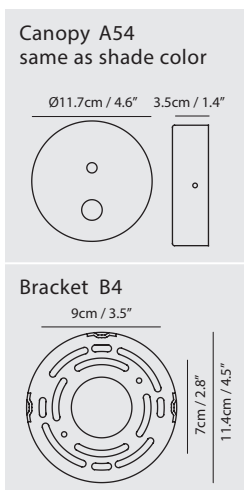

matt black + copper ring

matt white + matt brass ring

**Ling Wall**

**Model**  
SLD-80WTE

**Material**  
steel, frosted glass

**Light Source**  
LED 7W 3000K CRI90 280lm

**Feature**  
Touch dimmer switch

**Weight**  
1.2kg / 2.6lb