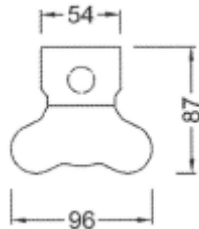

DAVISLIGHTING

PROJECT TITLE:

LUMINAIRE CODE:

LUMINAIRE LOCATION:

SYMBOL:

Luminaire Brand

Davis

Model

LP42T5/T8ACLED-16.5W

Country of Origin

Malaysia

Description

2x16.5W T5/T8 LED 4-Foot Surface Mount Bare Batten c/w
T5/T8 LED Lamp

Protection Classification

IP20

Compliance

IEC60598-1:2008

Material

Cold Rolled Sheet Steel Body

Finish

White Powder Coated

Control Gear

-

Lamp