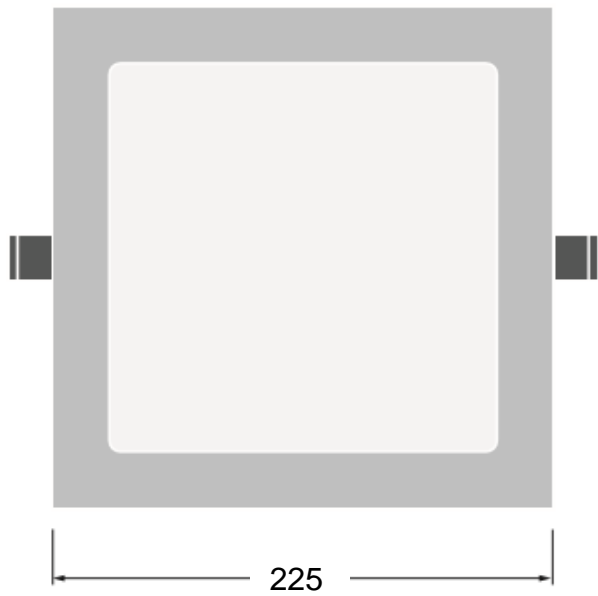

DATA SHEET

LEDVANCE® LED ECO SLIM DOWNLIGHT

LEDVANCE® LED ECO SLIM Downlight is specially designed for indoor applications that have false ceilings. With product height at 23mm, it fits well in major false ceiling where space is a concern. A wide choice of size 4", 6" and 8" and ranging from 9W, 12W, 15W and 18W makes it suitable for all kinds of interior applications. LEDVANCE® LED ECO SLIM Downlight is designed and complies to international IEC standard where user safety is assured.

General Specifications:

| | | | | | |
|--------------------|------------------------|---|--------------|---|-----------------|
| | |  | |  | |
| | | Round | | Square | |
| LED ECO SLIM FRAME | | RD155 | RD210 | SQ155 | SQ210 |
| Mechanical | Product dimension (mm) | Dia183 X H38 | Dia233 X H38 | 174 X 174 X H38 | 227 X 227 X H38 |
| | Weight (gram) | 153 | 290 | 194 | 213 |
| | Frame color | White | | | |

Drawing/Dimensions:

LEDVANCE® LED ECO SLIM PANEL DOWNLIGHT (ROUND)

LED ECO SLIM ROUND 9W

LED ECO SLIM ROUND 12W

LED ECO SLIM ROUND 15W

LED ECO SLIM ROUND 18W

$\varnothing 210$ mm

LEDVANCE® LED ECO SLIM PANEL DOWNLIGHT (SQUARE)
LED ECO SLIM SQUARE 9W

105 x 105 mm

LED ECO SLIM SQUARE 12W
LED ECO SLIM SQUARE 15W

155 x 155 mm

LED ECO SLIM SQUARE 18W

210 x 210 mm