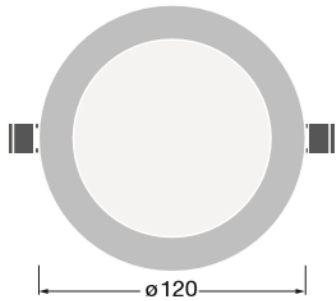

Drawing/Dimensions:

LEDVANCE® LED ECO SLIM PANEL DOWNLIGHT (ROUND)

LED ECO SLIM ROUND 9W