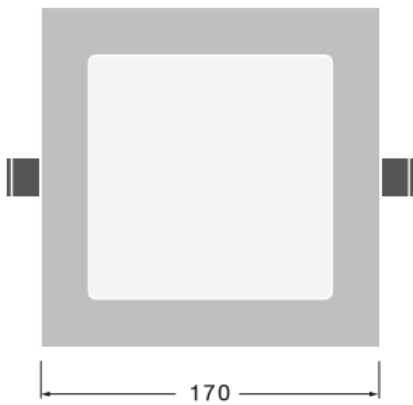

General Specifications:

| | | | | | |
|--------------------|------------------------|---|--------------|---|-----------------|
| | |  | |  | |
| | | Round | | Square | |
| LED ECO SLIM FRAME | | RD155 | RD210 | SQ155 | SQ210 |
| Mechanical | Product dimension (mm) | Dia183 X H38 | Dia233 X H38 | 174 X 174 X H38 | 227 X 227 X H38 |
| | Weight (gram) | 153 | 290 | 194 | 213 |
| | Frame color | White | | | |

Drawing/Dimensions:

LEDVANCE® LED ECO SLIM PANEL DOWNLIGHT (ROUND)

LED ECO SLIM ROUND 9W

LED ECO SLIM ROUND 12W

LED ECO SLIM ROUND 15W

LED ECO SLIM ROUND 18W

$\varnothing 210$ mm

LEDVANCE® LED ECO SLIM PANEL DOWNLIGHT (SQUARE)
LED ECO SLIM SQUARE 9W

105 x 105 mm

LED ECO SLIM SQUARE 12W
LED ECO SLIM SQUARE 15W

155 x 155 mm

LED ECO SLIM SQUARE 18W

210 x 210 mm