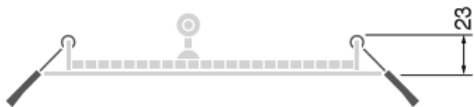

LED ECO SLIM SQUARE 12W
LED ECO SLIM SQUARE 15W