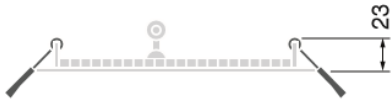

Drawing/Dimensions:

LEDVANCE® LED ECO SLIM PANEL DOWNLIGHT (ROUND)

LED ECO SLIM ROUND 9W

LED ECO SLIM ROUND 12W

LED ECO SLIM ROUND 15W

LED ECO SLIM ROUND 18W

$\varnothing 210$ mm

LEDVANCE® LED ECO SLIM PANEL DOWNLIGHT (SQUARE)
LED ECO SLIM SQUARE 9W