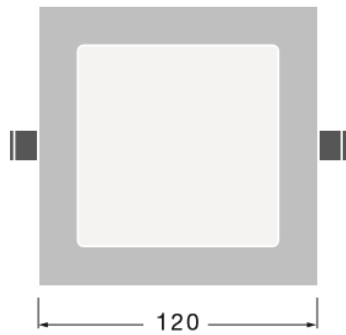

General Specifications:

| | | | | | |
|--------------------|------------------------|---|--------------|---|-----------------|
| | |  | |  | |
| | | Round | | Square | |
| LED ECO SLIM FRAME | | RD155 | RD210 | SQ155 | SQ210 |
| Mechanical | Product dimension (mm) | Dia183 X H38 | Dia233 X H38 | 174 X 174 X H38 | 227 X 227 X H38 |
| | Weight (gram) | 153 | 290 | 194 | 213 |
| | Frame color | White | | | |

Drawing/Dimensions:

LEDVANCE® LED ECO SLIM PANEL DOWNLIGHT (ROUND)

LED ECO SLIM ROUND 9W

LED ECO SLIM ROUND 12W

LED ECO SLIM ROUND 15W

LED ECO SLIM ROUND 18W

$\varnothing 210$ mm

LEDVANCE® LED ECO SLIM PANEL DOWNLIGHT (SQUARE)
LED ECO SLIM SQUARE 9W

105 x 105 mm

LED ECO SLIM SQUARE 12W
LED ECO SLIM SQUARE 15W

155 x 155 mm

LED ECO SLIM SQUARE 18W

210 x 210 mm