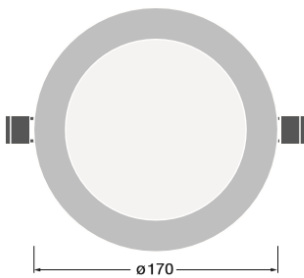

General Specifications:

| | | | | | |
|--------------------|------------------------|---|--------------|---|-----------------|
| | |  | |  | |
| | | Round | | Square | |
| LED ECO SLIM FRAME | | RD155 | RD210 | SQ155 | SQ210 |
| Mechanical | Product dimension (mm) | Dia183 X H38 | Dia233 X H38 | 174 X 174 X H38 | 227 X 227 X H38 |
| | Weight (gram) | 153 | 290 | 194 | 213 |
| | Frame color | White | | | |

Drawing/Dimensions:

LEDVANCE® LED ECO SLIM PANEL DOWNLIGHT (ROUND)

LED ECO SLIM ROUND 9W

LED ECO SLIM ROUND 12W

LED ECO SLIM ROUND 15W

LED ECO SLIM ROUND 18W

$\varnothing 210$ mm

LEDVANCE® LED ECO SLIM PANEL DOWNLIGHT (SQUARE)
LED ECO SLIM SQUARE 9W

105 x 105 mm

LED ECO SLIM SQUARE 12W
LED ECO SLIM SQUARE 15W

155 x 155 mm

LED ECO SLIM SQUARE 18W

210 x 210 mm