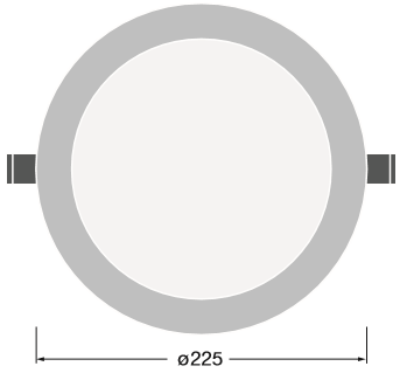

DATA SHEET

LEDVANCE® LED ECO SLIM DOWNLIGHT

LEDVANCE® LED ECO SLIM Downlight is specially designed for indoor applications that have false ceilings. With product height at 23mm, it fits well in major false ceiling where space is a concern. A wide choice of size 4", 6" and 8" and ranging from 9W, 12W, 15W and 18W makes it suitable for all kinds of interior applications. LEDVANCE® LED ECO SLIM Downlight is designed and complies to international IEC standard where user safety is assured.

General Specifications:

| | | | | | |
|--------------------|------------------------|---|--------------|---|-----------------|
| | |  | |  | |
| | | Round | | Square | |
| LED ECO SLIM FRAME | | RD155 | RD210 | SQ155 | SQ210 |
| Mechanical | Product dimension (mm) | Dia183 X H38 | Dia233 X H38 | 174 X 174 X H38 | 227 X 227 X H38 |
| | Weight (gram) | 153 | 290 | 194 | 213 |
| | Frame color | White | | | |

Drawing/Dimensions:

LEDVANCE® LED ECO SLIM PANEL DOWNLIGHT (ROUND)

LED ECO SLIM ROUND 9W

LED ECO SLIM ROUND 12W

LED ECO SLIM ROUND 15W

LED ECO SLIM ROUND 18W

$\varnothing 210$ mm

LEDVANCE® LED ECO SLIM PANEL DOWNLIGHT (SQUARE)
LED ECO SLIM SQUARE 9W

105 x 105 mm

LED ECO SLIM SQUARE 12W
LED ECO SLIM SQUARE 15W

155 x 155 mm

LED ECO SLIM SQUARE 18W

210 x 210 mm