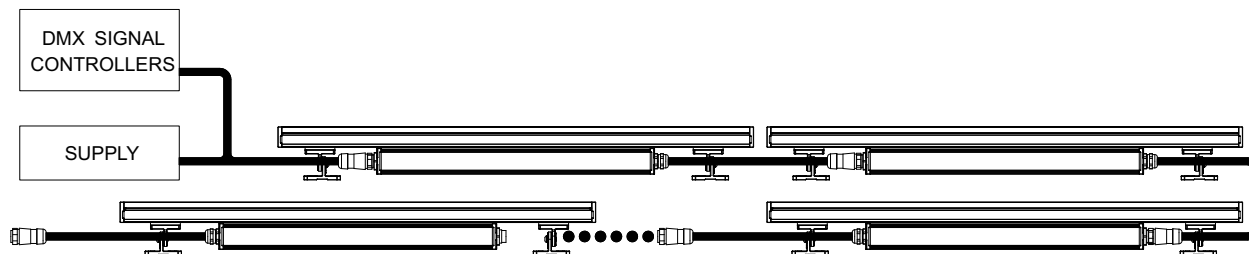

Angle Adjusting: The bracket can be rotated 7.5° by one scale line, while low voltage style lamp can be 172.5° and high voltage style one be 105° in all. If the bracket is steady, please use the hexagon wrench to loose screw, then rotate the lamp to appropriate angle and lock it.

F. Connection Drawing

F-1. Steady color connection

Please refer to the following table below for the maximum cascade number of lamps (fixtures).

LED WALL WASHER

ITEM NO. : LWW-PZT-W38 Series

F-2. DMX control connection

1. Signal Max.connection is 40 pcs fixture every port, if over 40pcs, then use signal splitter.
2. Controller for option:Sunlite; MATRIX; PHAROS; MR and other DMX signal controllers.

Model No.	Voltage	Power connection (MAX)	Signal Connection (RGBW:16CH/4ft)	Model No.	Voltage	Power connection (MAX)	Signal Connection (RGBW:16CH/4ft)
LWW-PZT-W38A-L3-S	24V DC	14 PCS		LWW-PZT-W38A-L3-S	100-120V AC	56 PCS	
LWW-PZT-W38A-L6-S		7 PCS		LWW-PZT-W38A-L6-S		28 PCS	
LWW-PZT-W38A-L9-S		5 PCS		LWW-PZT-W38A-L9-S		19 PCS	
LWW-PZT-W38A-L12-S		4 PCS		LWW-PZT-W38A-L12-S		14 PCS	
LWW-PZT-W38A-L3-DMX		14 PCS	128 PCS	LWW-PZT-W38A-L3-DMX		56 PCS	128 PCS
LWW-PZT-W38A-L6-DMX		7 PCS	64 PCS	LWW-PZT-W38A-L6-DMX		28 PCS	64 PCS
LWW-PZT-W38A-L9-DMX		5 PCS	42 PCS	LWW-PZT-W38A-L9-DMX		19 PCS	42 PCS
LWW-PZT-W38A-L12-DMX		4 PCS	32 PCS	LWW-PZT-W38A-L12-DMX		14 PCS	32 PCS