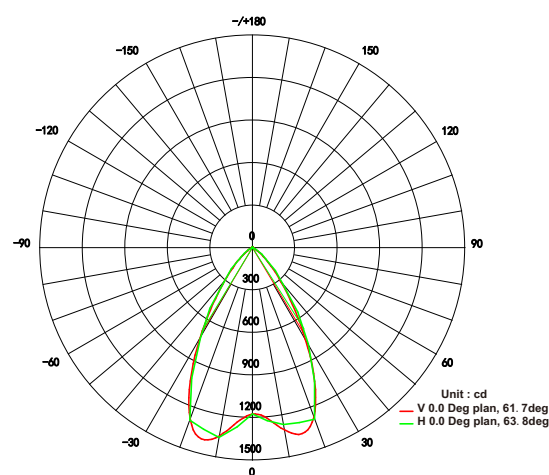

LWW-PZT-W38A-L12

A-2. Model Configuration Table

Model No.	LED Color	LED Quantity	Power Consumption	Beam Angle	Size	Weight	✓
LWW-PZT-W38A-L3	W/NW/WW R/G/B RGB RGBW	9/6	9 WATTS	15°/30°/45°/60° 10×45° 15×55° 20×40°	L314xW38xH80mm	0.7kg/1.1kg±5%	
LWW-PZT-W38A-L6		18/12	18 WATTS		L615xW38xH80mm	1.0kg/1.6kg±5%	
LWW-PZT-W38A-L12		36/24	36 WATTS		L1218xW38xH80mm	1.6kg/2.5kg±5%	

B. Working Mode

B-1. Steady Color Mode: Directly connected to the power supply.

B-2. DMX Mode: Work with DMX controller. (off-line or on-line)

C. Photometrics Parameters

C-1. Distribution Curve

Average beam angle (50%) : 33.0deg

LWW-PZT-W38A-L12-S

Average beam angle (50%) : 62.7deg

LWW-PZT-W38A-L12-DMX

LED WALL WASHER

ITEM NO. : LWW-PZT-W38 Series

C-2. Illuminance at a distance

Note: The curve is illuminance area under different projection distance and the average illuminance in the area.