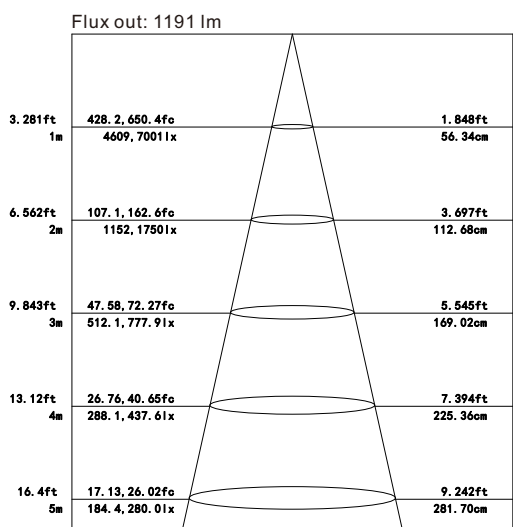

LWW-PZT-W38A-L12

A-2. Model Configuration Table

Model No.	LED Color	LED Quantity	Power Consumption	Beam Angle	Size	Weight	✓
LWW-PZT-W38A-L3	W/NW/WW R/G/B RGB RGBW	9/6	9 WATTS	15°/30°/45°/60° 10×45° 15×55° 20×40°	L314xW38xH80mm	0.7kg/1.1kg±5%	
LWW-PZT-W38A-L6		18/12	18 WATTS		L615xW38xH80mm	1.0kg/1.6kg±5%	
LWW-PZT-W38A-L12		36/24	36 WATTS		L1218xW38xH80mm	1.6kg/2.5kg±5%	

B. Working Mode

B-1. Steady Color Mode: Directly connected to the power supply.

B-2. DMX Mode: Work with DMX controller. (off-line or on-line)

C. Photometrics Parameters

C-1. Distribution Curve

Average beam angle (50%) : 33.0deg

LWW-PZT-W38A-L12-S

Average beam angle (50%) : 62.7deg

LWW-PZT-W38A-L12-DMX

LED WALL WASHER

ITEM NO. : LWW-PZT-W38 Series

C-2. Illuminance at a distance

Note: The curve is illuminance area under different projection distance and the average illuminance in the area.

LWW-PZT-W38A-L12-S

Note: The curve is illuminance area under different projection distance and the average illuminance in the area.

LWW-PZT-W38A-L12-DMX

D. Dimension Drawing

E. Installation Drawing

Fix the brackets via M6 tapping screws, mounting size as below: