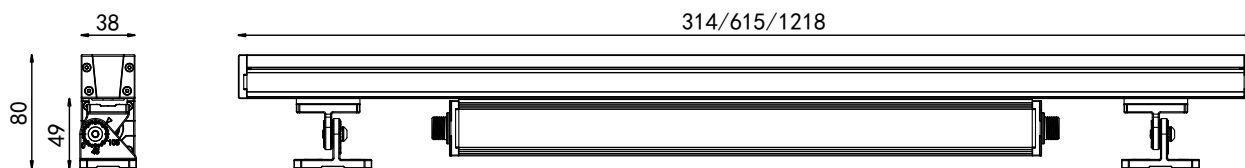

LWW-PZT-W38A-L12

A-2. Model Configuration Table

Model No.	LED Color	LED Quantity	Power Consumption	Beam Angle	Size	Weight	✓
LWW-PZT-W38A-L3	W/NW/WW R/G/B RGB RGBW	9/6	9 WATTS	15°/30°/45°/60° 10×45° 15×55° 20×40°	L314xW38xH80mm	0.7kg/1.1kg±5%	
LWW-PZT-W38A-L6		18/12	18 WATTS		L615xW38xH80mm	1.0kg/1.6kg±5%	
LWW-PZT-W38A-L12		36/24	36 WATTS		L1218xW38xH80mm	1.6kg/2.5kg±5%	

LWW-PZT-W38A-L12-S

Average beam angle (50%) : 62.7deg

LWW-PZT-W38A-L12-DMX

LED WALL WASHER

ITEM NO. : LWW-PZT-W38 Series

C-2. Illuminance at a distance

Note: The curve is illuminance area under different projection distance and the average illuminance in the area.

LWW-PZT-W38A-L12-S

Note: The curve is illuminance area under different projection distance and the average illuminance in the area.

LWW-PZT-W38A-L12-DMX

D. Dimension Drawing

E. Installation Drawing

Fix the brackets via M6 tapping screws, mounting size as below: