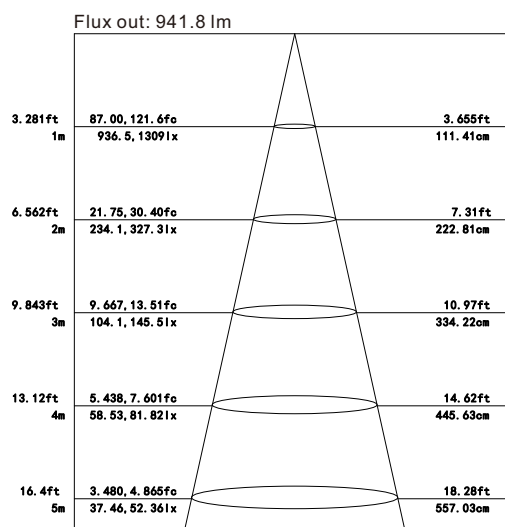

LWW-PZT-W38A-L12

A-2. Model Configuration Table

Model No.	LED Color	LED Quantity	Power Consumption	Beam Angle	Size	Weight	✓
LWW-PZT-W38A-L3	W/NW/WW R/G/B RGB RGBW	9/6	9 WATTS	15°/30°/45°/60° 10×45° 15×55° 20×40°	L314xW38xH80mm	0.7kg/1.1kg±5%	
LWW-PZT-W38A-L6		18/12	18 WATTS		L615xW38xH80mm	1.0kg/1.6kg±5%	
LWW-PZT-W38A-L12		36/24	36 WATTS		L1218xW38xH80mm	1.6kg/2.5kg±5%	

B. Working Mode

B-1. Steady Color Mode: Directly connected to the power supply.

B-2. DMX Mode: Work with DMX controller. (off-line or on-line)

C. Photometrics Parameters

C-1. Distribution Curve

Average beam angle (50%) : 33.0deg

LWW-PZT-W38A-L12-S

Average beam angle (50%) : 62.7deg

LWW-PZT-W38A-L12-DMX

LED WALL WASHER

ITEM NO. : LWW-PZT-W38 Series

C-2. Illuminance at a distance

Note: The curve is illuminance area under different projection distance and the average illuminance in the area.

LWW-PZT-W38A-L12-S

Note: The curve is illuminance area under different projection distance and the average illuminance in the area.

LWW-PZT-W38A-L12-DMX

D. Dimension Drawing

E. Installation Drawing

Fix the brackets via M6 tapping screws, mounting size as below: