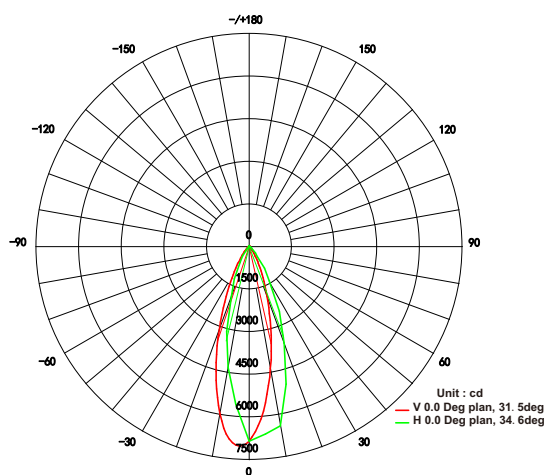

A. Specification

A-1. Structure:

Materials of Shell: Aluminum alloy + Glass cover
 Rotary angle: 172.5°/105°
 Input Voltage: 24V DC/100~240V AC/100~277V AC
 Rated Frequency: 50/60Hz
 Protecting Rating: IP66
 Operating Temperature: -20°C~40°C

LWW-PZT-W38A-L12

A-2. Model Configuration Table

Model No.	LED Color	LED Quantity	Power Consumption	Beam Angle	Size	Weight	✓
LWW-PZT-W38A-L3	W/NW/WW R/G/B RGB RGBW	9/6	9 WATTS	15°/30°/45°/60° 10×45° 15×55° 20×40°	L314xW38xH80mm	0.7kg/1.1kg±5%	
LWW-PZT-W38A-L6		18/12	18 WATTS		L615xW38xH80mm	1.0kg/1.6kg±5%	
LWW-PZT-W38A-L12		36/24	36 WATTS		L1218xW38xH80mm	1.6kg/2.5kg±5%	

B. Working Mode

B-1. Steady Color Mode: Directly connected to the power supply.

B-2. DMX Mode: Work with DMX controller. (off-line or on-line)

C. Photometrics Parameters

C-1. Distribution Curve

Average beam angle (50%) : 33.0deg

LWW-PZT-W38A-L12-S

Average beam angle (50%) : 62.7deg

LWW-PZT-W38A-L12-DMX

LED WALL WASHER

ITEM NO. : LWW-PZT-W38 Series

C-2. Illuminance at a distance

Note: The curve is illuminance area under different projection distance and the average illuminance in the area.