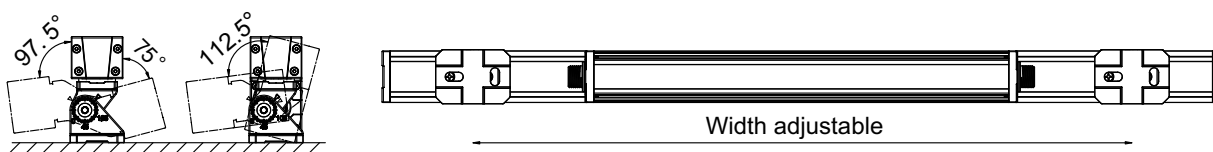

LWW-PZT-W38A-L12-S

Average beam angle (50%) : 62.7deg

LWW-PZT-W38A-L12-DMX

LED WALL WASHER

ITEM NO. : LWW-PZT-W38 Series

C-2. Illuminance at a distance

Note: The curve is illuminance area under different projection distance and the average illuminance in the area.

LWW-PZT-W38A-L12-S

Note: The curve is illuminance area under different projection distance and the average illuminance in the area.

LWW-PZT-W38A-L12-DMX

D. Dimension Drawing

E. Installation Drawing

Fix the brackets via M6 tapping screws, mounting size as below:

Angle Adjusting: The bracket can be rotated 7.5° by one scale line, while low voltage style lamp can be 172.5° and high voltage style one be 105° in all. If the bracket is steady, please use the hexagon wrench to loose screw, then rotate the lamp to appropriate angle and lock it.