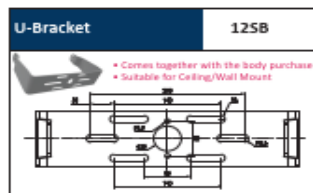

Type :	Ex-proof LED floodlight/ highbay	Location :		
Model :	EXS SERIES 150W	Legend :	Quantity:	
Lamp Source:	LED	Control Gear :	LED Driver	
Color Temp :	Daylight	Lumen: 15,000lm	IP Rating :	IP66
Description :	LUMENEX EXS SERIES, 150W LED explosion-proof floodlight suitable for zone 1,21 2& 22, daylight 5500K total 15,000lm, die-cast copper free aluminium alloy housing & glass diffuser, IP66, ATEX certified.			
	Dimension:	As shown above		
	Country of Origin :	Japan		
Comments:				

Submitted Date:	Revision:	Approved by:	Signature:
		Architect	
		Consultant