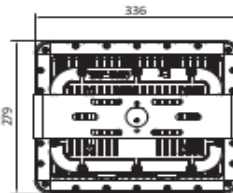

Type :	Ex-proof LED floodlight/ highbay	Location :		
Model :	EXS SERIES 150W	Legend :	Quantity:	
Lamp Source:	LED	Control Gear :	LED Driver	
Color Temp :	Daylight	Lumen: 15,000lm	IP Rating :	IP66
Description :	LUMENEX EXS SERIES, 150W LED explosion-proof floodlight suitable for zone 1,21 2& 22, daylight 5500K total 15,000lm, die-cast copper free aluminium alloy housing & glass diffuser, IP66, ATEX certified.			
	Dimension:	As shown above		
	Country of Origin :	Japan		
Comments:				

Submitted Date:	Revision:	Approved by:	Signature:
		Architect	
		Consultant