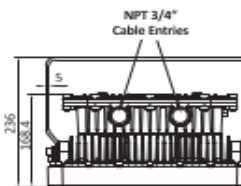

Type :	Ex-proof LED floodlight/ highbay	Location :		
Model :	EXS SERIES 150W	Legend :	Quantity:	
Lamp Source:	LED	Control Gear :	LED Driver	
Color Temp :	Daylight	Lumen: 15,000lm	IP Rating :	IP66
Description :	LUMENEX EXS SERIES, 150W LED explosion-proof floodlight suitable for zone 1,21 2& 22, daylight 5500K total 15,000lm, die-cast copper free aluminium alloy housing & glass diffuser, IP66, ATEX certified.			
	Dimension:	As shown above		
	Country of Origin :	Japan		
Comments:				

Submitted Date:	Revision:	Approved by:	Signature:
		Architect	
		Consultant