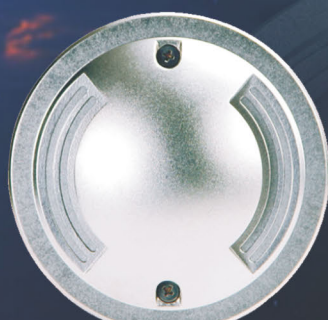

LED UNDERGROUND LIGHT

地埋灯 LUL-BF1/2/3 系列

LUL-BF3

LUL-BF1

LUL-BF2

Features 产品特点

- * 采用5630SMD 0.5瓦光源，具有发光效率高，高显值，光衰小等特点；
- * 316不锈钢面盖，高强度，具有IK等级为：10，压铸铝灯体，散热良好；
- * IP67防护等级，发光有方向性，减少光污染；
- * 启动速度1-3秒，无频闪，抗干扰不含汞等有害物质，节能环保；

- * Adopting 5630SMD/0.5W LEDs with strong points of high luminousefficiency,high CRI and low light decay etc.
- * 316 stainless steel cover with high strength,IK10; die-casting aluminum housing with better heat radiation;
- * IP67 protecting rating,directional light emission reduces light pollution;
- * 1-3 seconds to power on without any shaking,it is anti-interference ,non-containing harmful substances such as mercury,energy-saving and environmental protection.

物理 & 安装尺寸 Physical & Installation Dimensions

单位/Unit : mm

预埋件 /Embedded Part

CE IP67 OSRAM CREE

标配型号 & 技术参数 Model Info & Specifications

型号/Model	LUL-BF1	LUL-BF2	LUL-BF3
尺寸 /Size	D116xH91mm	D116xH91mm	D116xH91mm
材质 /Main body	316不锈钢+铝 /316 Stainless Steel+Aluminum		
重量 /Weight	1.2kg±5%	1.2kg±5%	1.2kg±5%
灯珠数 /LED Quantity	6pcs SMD 5630/0.5W	6pcs SMD 5630/0.5W	6pcs SMD 5630/0.5W
灯珠颜色 /Color	单色 /Steady color	单色 /Steady color	单色 /Steady color
输入电压 /Input Volt	24V DC	24V DC	24V DC
最大功率 /Power(Max.)	3W	3W	3W
透镜角度 /LENs	120°	120°	120°
控制方式 /Control Mode	Steady	Steady	Steady
打光方向 /Lighting side	单向 /Single side	双向 /Two sides	四向 /Four sides