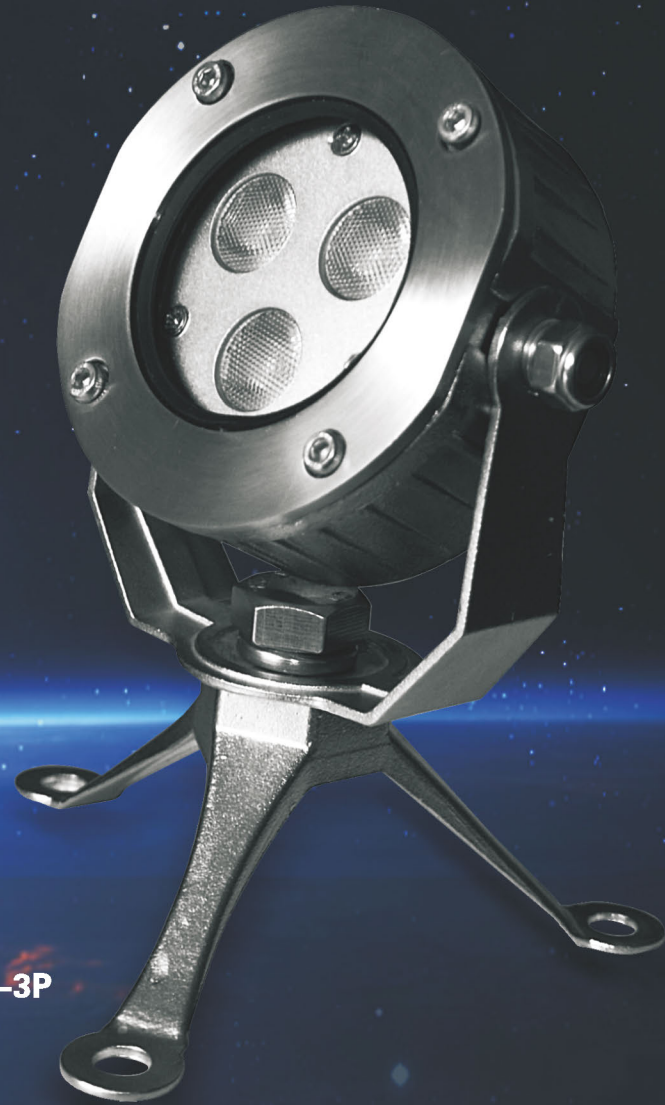

LED POOL LIGHT

水池灯

LPL-BF7 系列

LPL-BF7-3P

Features 产品特点

- * 品牌LED光源,发光效率高、高显值、光衰小等特点;
- * 内置高性能LED灯具专用低压恒流源, DC24V输入, PFC>92%, 恒压恒流控制;
- * 316不锈钢面盖及灯体, 防锈, 防侵蚀灯体, 表面经过镀铬/镀钛处理, 专门针对水池中亮化使用, 散热良好, 强度高, IP68防护等级;
- * 启动速度1-3秒, 无频闪, 抗干扰, 不含汞等有害物质, 节能环保的绿色灯具;

- * Famous brand LEDs with strong points of high luminous efficiency, high CRI and low light decay;
- * Special LED lower constant current power supply used inside, 24VDC Input,PFC>92%;
- * 316 stainless steel cover and housing with strong points of anti-rust,anti-corrosion,better heat radiation and high strength . Surface treatment is titanium/chrome suitable for pool used.
- * 1-3 seconds to power on without any shaking,it is anti-interference, non-containing harmful substances such as mercury,energy-saving and environmental protection.

标配型号 & 技术参数 \ Model Info & Specifications

型号/Model	LPL-BF7-3P
尺寸 /Size	Φ92*40
材质 /Main body	316不锈钢 /316 Stainless steel
重量 /Weight	1.5kg±5%
灯珠数 /LED Quantity	3x2W
灯珠颜色 /Color	单色或RGB /Steady color or RGB
输入电压 /Input Volt	24V DC
最大功率 /Power(Max.)	5.7W
透镜角度 /LENs	15° /25°
控制方式 /Control Mode	常亮或CTR-RGB-24V /Steady or CTR-RGB-24V
可选配/Options	LPL-BF7-6P/LPF-BF7-12P