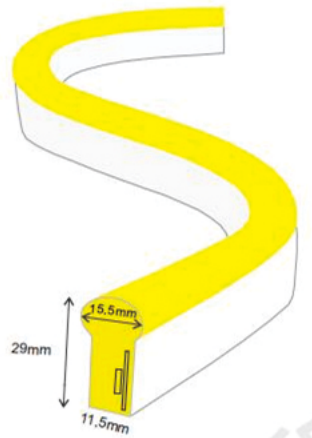

A. Specification

A-1. Structure:

Materials Of Shell: ECO PVC
 Rotary Angle: 120°
 Operating Voltage: 24V DC
 Protection Rating: IP68
 Operating Temperature:-20°C~40°C

A-2. Model Configuration Table:

LNF-PVC-SR1229

Model No.	LED Color	LED Quantity	Power Per Meter	Input Voltage	Size	Weight	✓
LNF-PVC-SR1229	WW/WNW	72	15 WATTS	24V DC	L1000mm	0.44kg±5%	
LNF-PVC-SR1229	WW/WNW	60	12 WATTS	24V DC	L1000mm	0.44kg±5%	

B. Working Mode

B-1. Steady Color Mode: Diectly connected to the power supply work.

C. Photometric Parameters

C-1. Cadela Distribution

LNF-PVC-SF1229

Photometric
 AVERAGE BEAM ANGLE(50%):116.7 DEG

LED NEON TUBE

ITEM NO.: LNF-PVC-SR1229 Series

D. Dimension Drawing

E. Installation Drawing

E-1. Use M4 screws to fix the base. The mounting size as below:

E-2. Angle adjustment: Rotating lightbody directly.

ALC21S01-S

ALC15AD01-S

ALC15H01-S

SSC15501