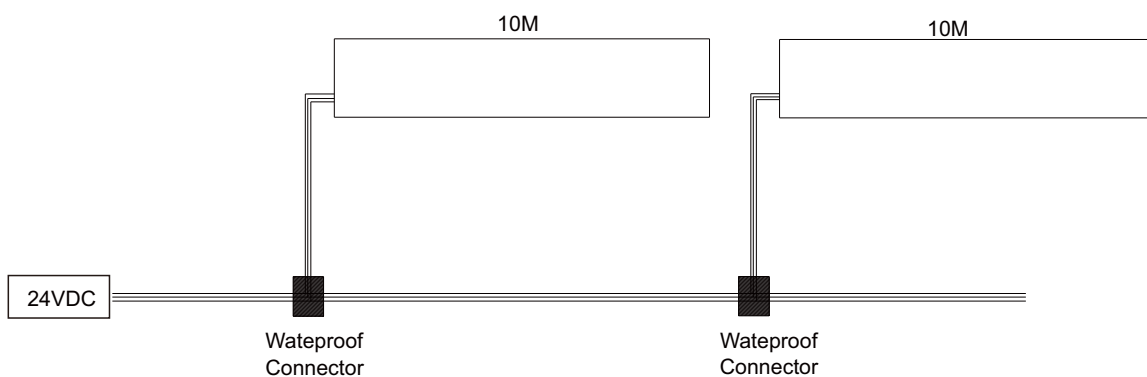

B-1. Steady Color Mode: Diectly connected to the power supply work.

C. Photometric Parameters

C-1. Cadela Distribution

LNF-PVC-SF1229

Photometric
 AVERAGE BEAM ANGLE(50%):116.7 DEG

LED NEON TUBE

ITEM NO.: LNF-PVC-SR1229 Series

D. Dimension Drawing

E. Installation Drawing

E-1. Use M4 screws to fix the base. The mounting size as below:

E-2. Angle adjustment: Rotating lightbody directly.

ALC21S01-S

ALC15AD01-S

ALC15H01-S

SSC15501

SSC15FLX

ACC-HX-S2830C2

ALC15V01-S

F. Connection

F-1. Static color in high voltage connection instruction :

Caution:

1. Do not plug them into power when the product is still in package;
2. Don't use anything to cover the fixture during application;
3. Don't use this product in close environment;
4. If this product appears to be damaged, do not attempt any repair, please contact your dealer.