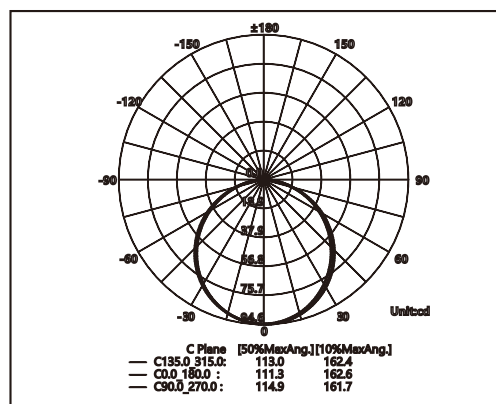

A. Specification

A-1. Structure:

Materials Of Shell: ECO PVC
 Rotary Angle: 120°
 Operating Voltage: 24V DC
 Protection Rating: IP68
 Operating Temperature:-20°C~40°C

A-2. Model Configuration Table:

LNF-PVC-SR1229

Model No.	LED Color	LED Quantity	Power Per Meter	Input Voltage	Size	Weight	✓
LNF-PVC-SR1229	WW/WNW	72	15 WATTS	24V DC	L1000mm	0.44kg±5%	
LNF-PVC-SR1229	WW/WNW	60	12 WATTS	24V DC	L1000mm	0.44kg±5%	

B. Working Mode

B-1. Steady Color Mode: Diectly connected to the power supply work.

C. Photometric Parameters

C-1. Cadela Distribution

LNF-PVC-SF1229

Photometric
 AVERAGE BEAM ANGLE(50%):116.7 DEG

LED NEON TUBE

ITEM NO.: LNF-PVC-SR1229 Series