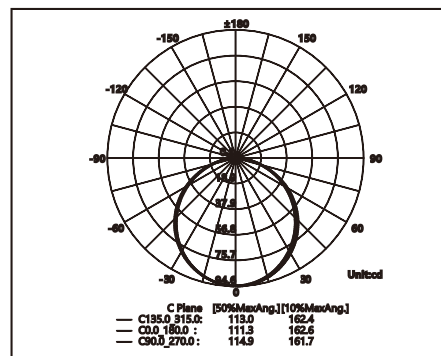

A. Specification

A-1. Structure:

Materials Of Shell: ECO PVC
 Rotary Angle: 120°
 Operating Voltage: 24V DC
 Protection Rating: IP68
 Operating Temperature:-20°C~40°C

LNF-PVC-SF1220

A-2. Model Configuration Table:

Model No.	LED Color	LED Quantity	Power Per Meter	Input Voltage	Size	Weight	✓
LNF-PVC-SF1220	WW/W/NW	120	10 WATTS	24V DC	L1000mm	0.33kg±5%	

B. Working Mode

B-1. Steady Color Mode: Diectly connected to the power supply work.

C. Photometric Parameters

C-1. Cadela Distribution

LNF-PVC-SF1220

Photometric
 AVERAGE BEAM ANGLE(50%):116.7 DEG

LED NEON TUBE

ITEM NO.: LNF-PVC-SF1220 Series

D. Dimension Drawing

E. Installation Drawing