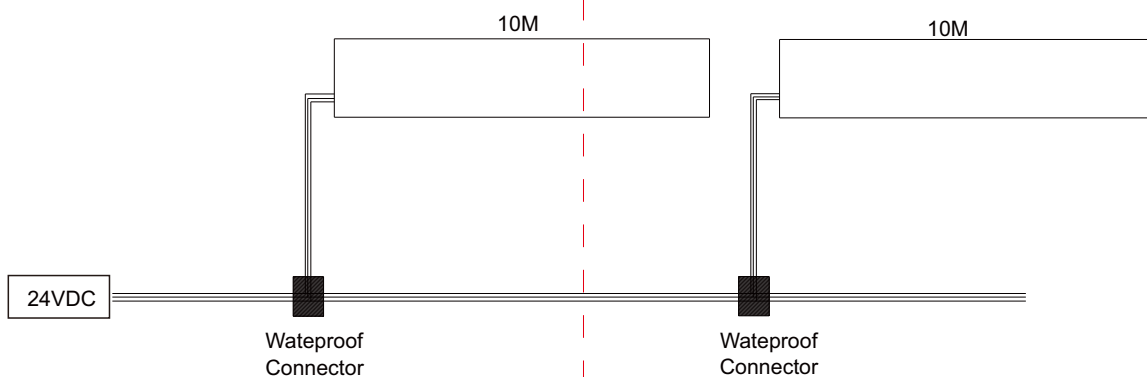

C. Photometric Parameters

C-1. Cadela Distribution

LNF-PVC-SF1220

Photometric
 AVERAGE BEAM ANGLE(50%):116.7 DEG

LED NEON TUBE

ITEM NO.: LNF-PVC-SF1220 Series

D. Dimension Drawing

E. Installation Drawing

E-1. Use M4 screws to fix the base. The mounting size as below:

E-2. Angle adjustment: Rotating lightbody directly.

ALC16S01-S

ALC16S02-S

ALC16AD01-S

ALC16H01-S

SSC16S01-05

SSC16FLX

ACC-HX-S2830C2

F. Connection

F-1. Static color in high voltage connection instruction :

Caution:

1. Do not plug them into power when the product is still in package;
2. Don't use anything to cover the fixture during application;
3. Don't use this product in close environment;
4. If this product appears to be damaged, do not attempt any repair, please contact your dealer.