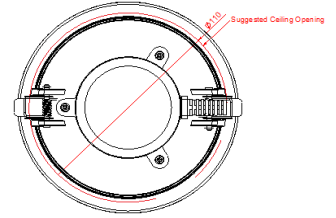

Project Name:
Model No. LDR412 G2
Type: 4-inch LED Dimmable Downlight (Round Shape)

Product Picture:

Technical Specifications

Electrical

Total System Power 9 W
Voltage 220 - 240 Vac
Operating Freq. 50/ 60 Hz
Power Factor 0.9

Photometric

Luminous Flux 800 lm
Beam Angle 112°
CCT 3000K/ 4000K/ 6500K
CRI > 80 Ra

Mechanical

Casing Plastic Casing with Embedded Aluminium Heatsink
Diffuser PMMA
Mounting Type Ceiling Mounted
Weight 140 g
Dimension 123 (D) x 69 (H) mm

Others

Lifespan 40,000 hrs
IP Rating IP44 (Trim only)
Certified CE, KEMA KEUR