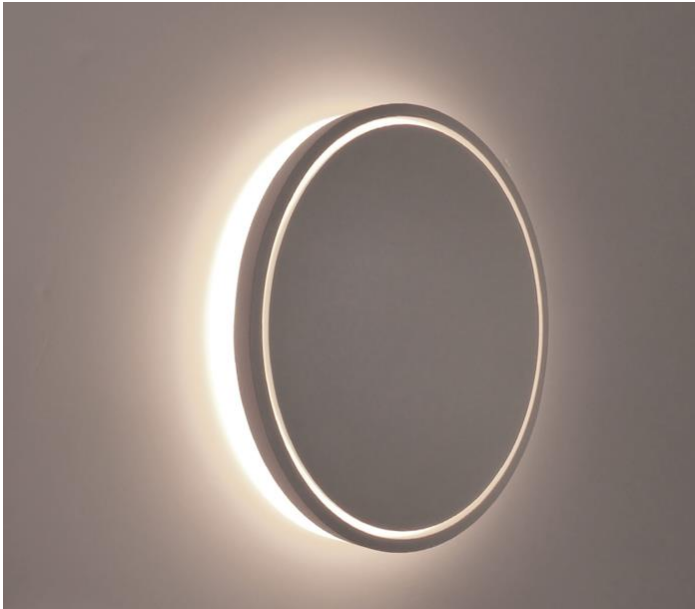

LED WALL LIGHT

URBANA®

URBANA Surface mount LED wall light (LCZ-64AZ41-WHT).

A simple yet modern design. Add a warm, soft and romantic glow to many interior space. A decorative choice for your wall or any space that requires soft ambient lighting. Perfectly suitable for any space such as bedside, dining room, living room, hall, bedroom, bathroom, bar, cafe, corridor, stairway, loft, office, and restaurant.

Place them as a single lamp or as multiple design to blend in with your wall.

This wall light is non-adjustable.

Product dimensions (mm): Diameter 185 X Projection H:25mm

Lamp source: LED 12W.

LED color temperature: Warm white (3000K).

Fixture color: White

IP Rating: 54

For Indoor/Outdoor use.

Built-in LED Driver.