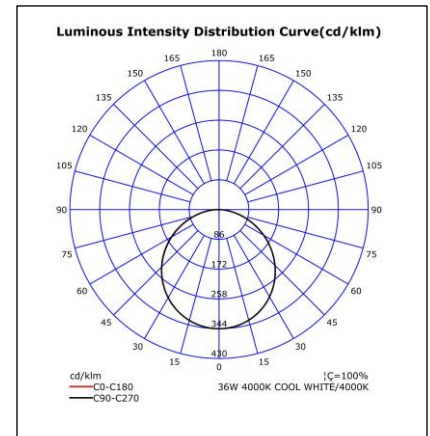

## LUMINAIRE SPECIFICATION SHEET

Product No. : **KLO-MGL 600x600-4000K – LED BACKLIT PANEL**

Mounting Type : **LAY-IN, RECESSED, SUSPENSION**

Square Lay-in/Recessed/Suspension backlit LED panel luminaire with frosted acrylic diffuser.  
LED color temperature 4000K, cool white. Aluminium square white trim.  
For indoor use.

### SPECIFICATIONS

Power (W)	: 36W
Lamp Source	: LED Strip
Color Temperature	: 4000K, Cool White
Lumen output	: 120 Lm/w
Color Rendering (CRI)	: >80
Fixture Dimension	: 595 x 595 x H:30mm
Input Voltage	: 220-240VAC, 50-60Hz, 900mA
Material	: Powder painted. Aluminum.