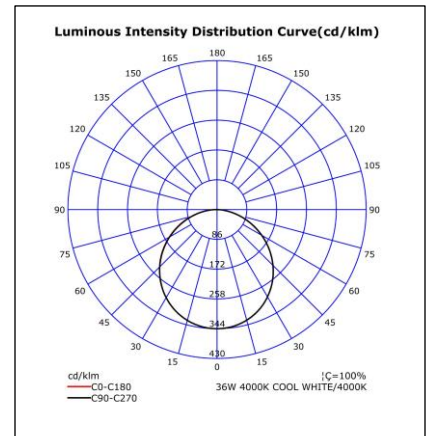

## LUMINAIRE SPECIFICATION SHEET

Product No. : **KLO-MGL 600x600 – COLOR SELECTABLE LED BACKLIT PANEL**

Mounting Type : **LAY-IN, RECESSED, SUSPENSION**

Square Lay-in/Recessed/Suspension backlit LED panel luminaire with frosted acrylic diffuser.  
 LED color selectable for 3000K, 4000K or 6500K. Aluminium square white trim.  
 For indoor use.

### SPECIFICATIONS

Power (W)	: 36W
Lamp Source	: LED Strip
Color Temperature	: Color Selectable 3000K/4000K/6500K
Lumen output	: 120 Lm/w
Color Rendering (CRI)	: >80
Fixture Dimension	: 595 x 595 x H:30mm
Input Voltage	: 220-240VAC, 50-60Hz, 900mA
Material	: Powder painted. Aluminum.