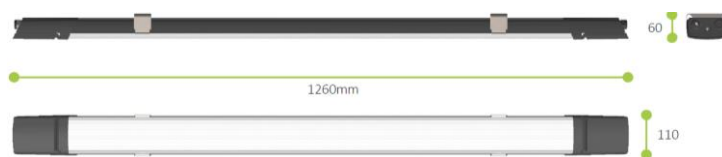

LIGHTING PRODUCT CUTSHEET

Project Name:

Model No. Helios HE 36W

Type: LED Dimmable Low Bay Light

Product Picture:

Technical Specifications

Electrical

Total System Power 36 W

Voltage 220 - 240 Vac

Operating Freq. 50/ 60 Hz

Photometric

Luminous Flux 4500 lm

CCT 4000K

CRI > 80Ra

Mechanical

Material Polycarbonate – Cool Grey

Diffuser Opal/ Microlinear

Mounting Type Ceiling Mounted
Wall Mounted

Weight 2.42 kg

Dimension 1260 (L) x 110 (W) x 60 (H) mm

Others

Lifespan 50,000 hrs

Dimming 0 - 10 V (Optional For DALI)

IP Rating IP66