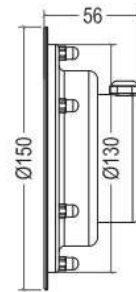

Model: HJ-RC-SS150

Product Features

- Input Frequency: 50~60Hz
- Body Material: SS304
- Lens Material: Tempered Glass
- LED Brand: Osram with Lens
- Cable: 3*1mm²*2.5m

Model	Volt	LED Power Qty (W)	Lumen CW	RGB	RGBW	Working Temperature -20°C-48°C	Controller	Beam Angle	
HJ-RC-SS100	12V/24V (AC/DC)	3	3W	249	123	/	✓	040RGB、050、020RGB、010、0-10V、DMX512	15° 30°
HJ-RC-SS150	12V/24V (AC/DC)	6	6W	498	294	/	✓	040RGB、050、020RGB、010、0-10V、DMX512	45° 60°