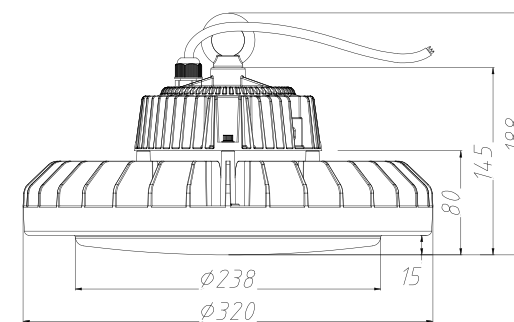

Dimensions

HB07-200W