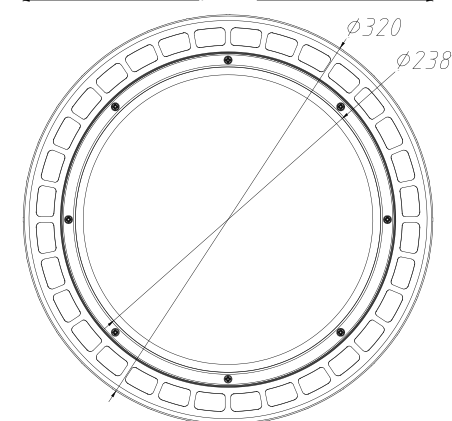

Dimensions

HB07-200W