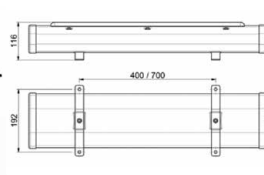

### Dimensions

Dimension are in mm

## Mounting Options

Wall Mount Bracket 30°

Wall Mount Bracket 45°

Wall Mount Bracket 60°

Wall Mount Bracket 90°

Pole Clamp

Ceiling Mount

Eyelet