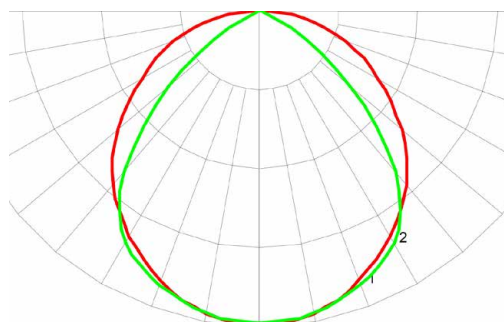

Light Distribution Pattern

Circular Pattern

Resources:

Datasheet: www.dialight.com/Assets/Brochures_And_Catalogs/Illumination/_MDTFSFSHZLSSEUX001.pdf • Case Studies, IES Files, LM79 Reports: www.dialight.com/Document/Index/712