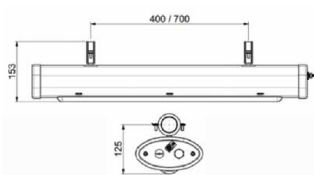

### Dimensions

Dimension are in mm

## Mounting Options

Wall Mount Bracket 30°

Wall Mount Bracket 45°

Wall Mount Bracket 60°

Wall Mount Bracket 90°

Pole Clamp

Ceiling Mount

Eyelet