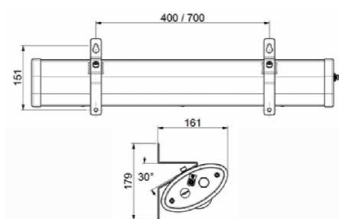

Mounting Options

Wall Mount Bracket 30°