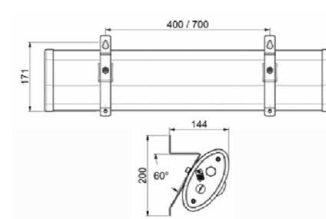

### Dimensions

Dimension are in mm

### ELXPCSS54

- 54Ø - 57mm range 316 Marine Grade stainless steel pole clamp

### ELXPCSS59

- 59Ø - 62mm range 316 Marine Grade stainless steel pole clamp

## Mounting Options

Wall Mount Bracket 30°

Wall Mount Bracket 45°

Wall Mount Bracket 60°

Wall Mount Bracket 90°

Pole Clamp

Ceiling Mount

Eyelet