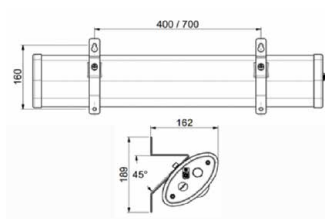

Wall Mount Bracket 45°