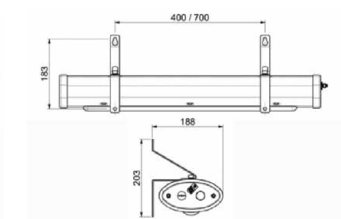

### Dimensions

Dimension are in mm

### ELXPCSS54

- 54Ø - 57mm range 316 Marine Grade stainless steel pole clamp

### ELXPCSS59

- 59Ø - 62mm range 316 Marine Grade stainless steel pole clamp

## Mounting Options

Wall Mount Bracket 30°

Wall Mount Bracket 45°

Wall Mount Bracket 60°

Wall Mount Bracket 90°

Pole Clamp

Ceiling Mount

Eyelet