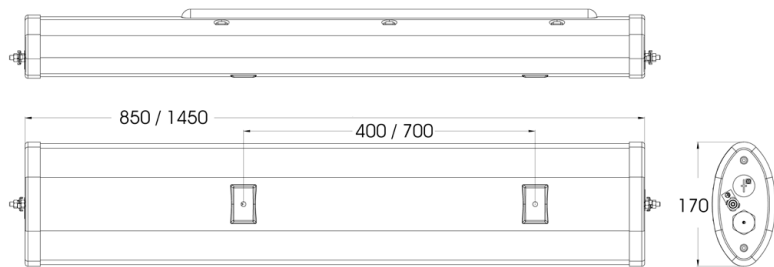

\*All features not available on every model. Please refer to product part number pages for model specifics.

Mechanical Information		Specifications	
<b>Fixture weight:</b>	1450 mm - 14.2 kg (31 lbs) 850 mm - 8.8 kg (20 lbs)	<b>Voltage options:</b>	230 / 240V AC, 50/60 Hz
<b>Shipping weight:</b>	1450 mm - 17.2 kg (38 lbs) 850 mm - 11 kg (25 lbs)	<b>Operating temp:</b>	-20°C to +60°C
<b>Mounting:</b>	(2) M8 fixing points	<b>Power factor:</b>	>0.9
<b>Cable Entry:</b>	2 x M20 cable entries at both ends, through wired as standard. Consult factory for other options.	<b>THD:</b>	<20%
		<b>Housing:</b>	316 Marine grade stainless steel
		<b>Surge protection:</b>	EN 61000-4-5 1 kV line to line, 2 kV line to ground
		<b>Lens:</b>	High impact resistant polycarbonate
		<b>CRI:</b>	70
		<b>CCT:</b>	5000K (cool white)

### Dimensions

Dimension are in mm