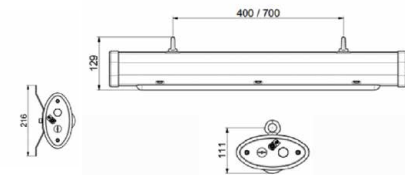

## Mounting Options

Wall Mount Bracket 30°

Wall Mount Bracket 45°

Wall Mount Bracket 60°

Wall Mount Bracket 90°

Pole Clamp

Ceiling Mount

Eyelet